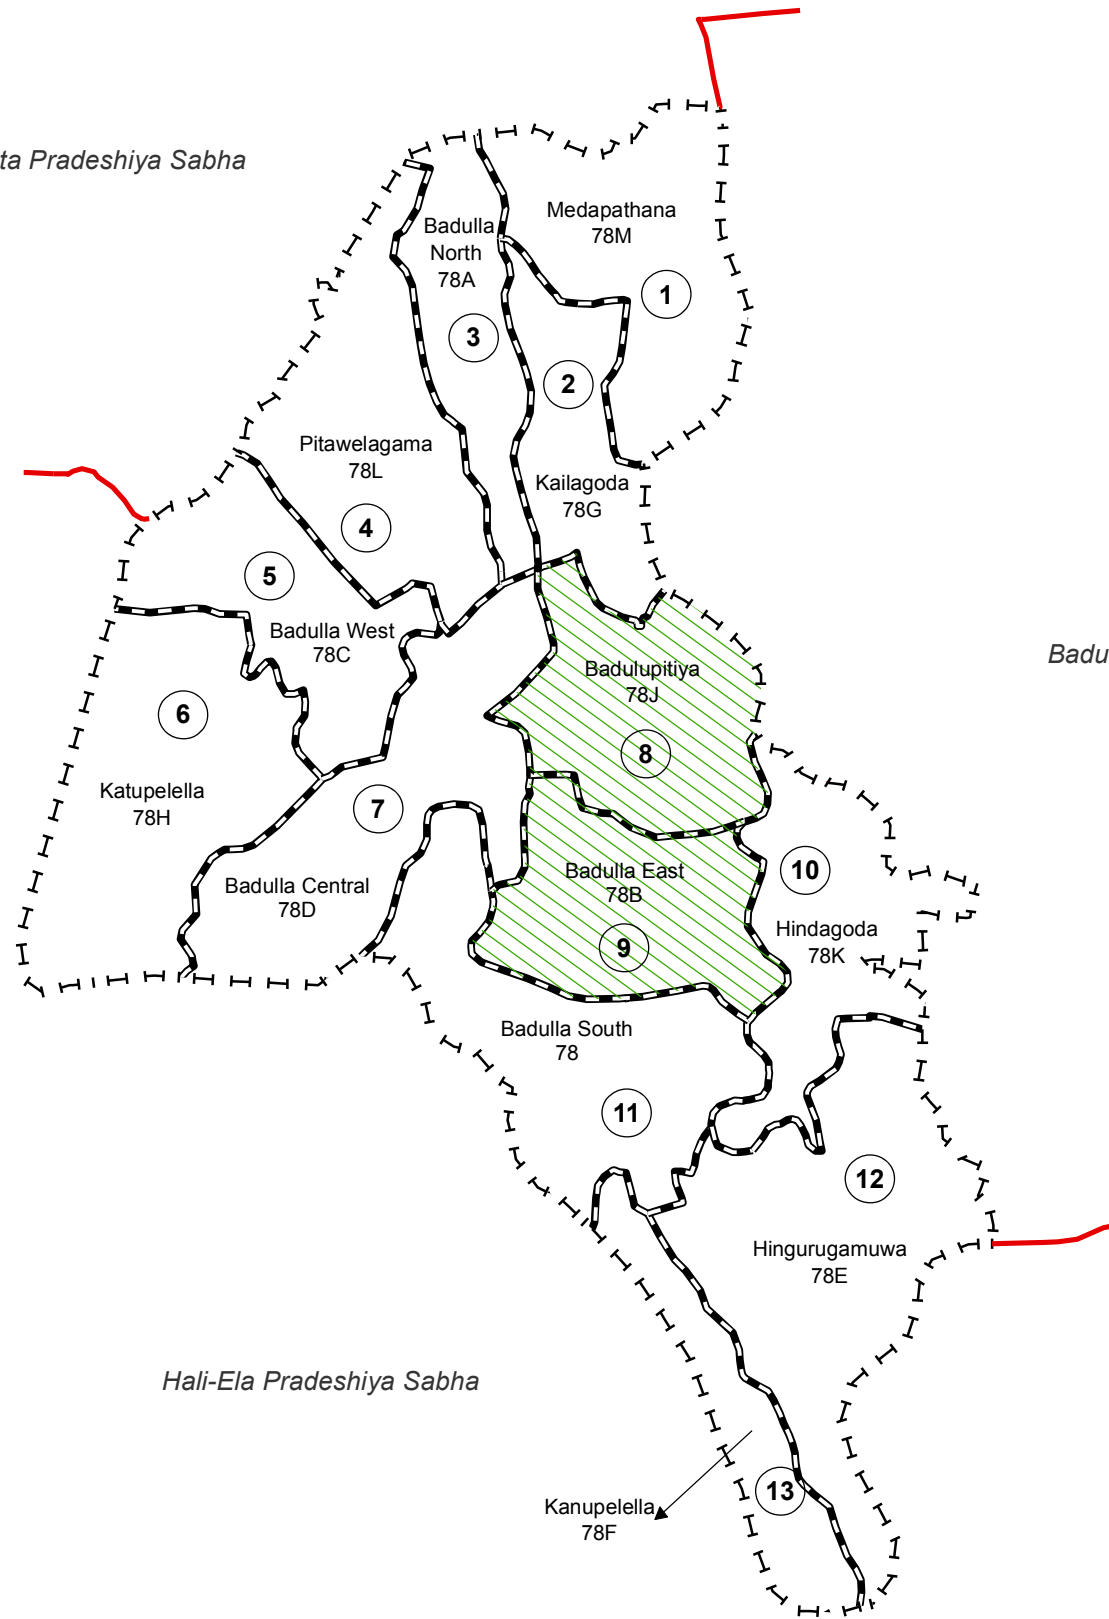

Ward Map of Badulla Municipal Council - Badulla District

Ref. No : NDC / 22 / 01

Soranathota Pradeshiya Sabha

Badulla Pradeshiya Sabha

Hali-Ela Pradeshiya Sabha

Kanupelella
78F

Badulla Municipal Council	
WARD No	WARD Name
1	Medapathana
2	Kailagoda
3	Badulla North
4	Pitawelagama
5	Badulla West
6	Katupelella
7	Badulla Central
8	Badulupitiya
9	Badulla East
10	Hindagoda
11	Badulla South
12	Hingurugamuwa
13	Kanupelella

Legend

- + - - + Province Boundary
- + · + · District Boundary
- · - · - DS Boundary
- · - · - GN Boundary
- - - - ● Polling Division Boundary
- PS Boundary
- - - - - MC / UC Boundary
- - - - - Ward Boundary
- ▨ Multi Member Ward

Prepared by Survey Department of Sri Lanka

Data Source:
National Delimitation Committee for Local Authorities - 2013
Ministry of Local Government and Provincial Councils

Scale - 1:30,000