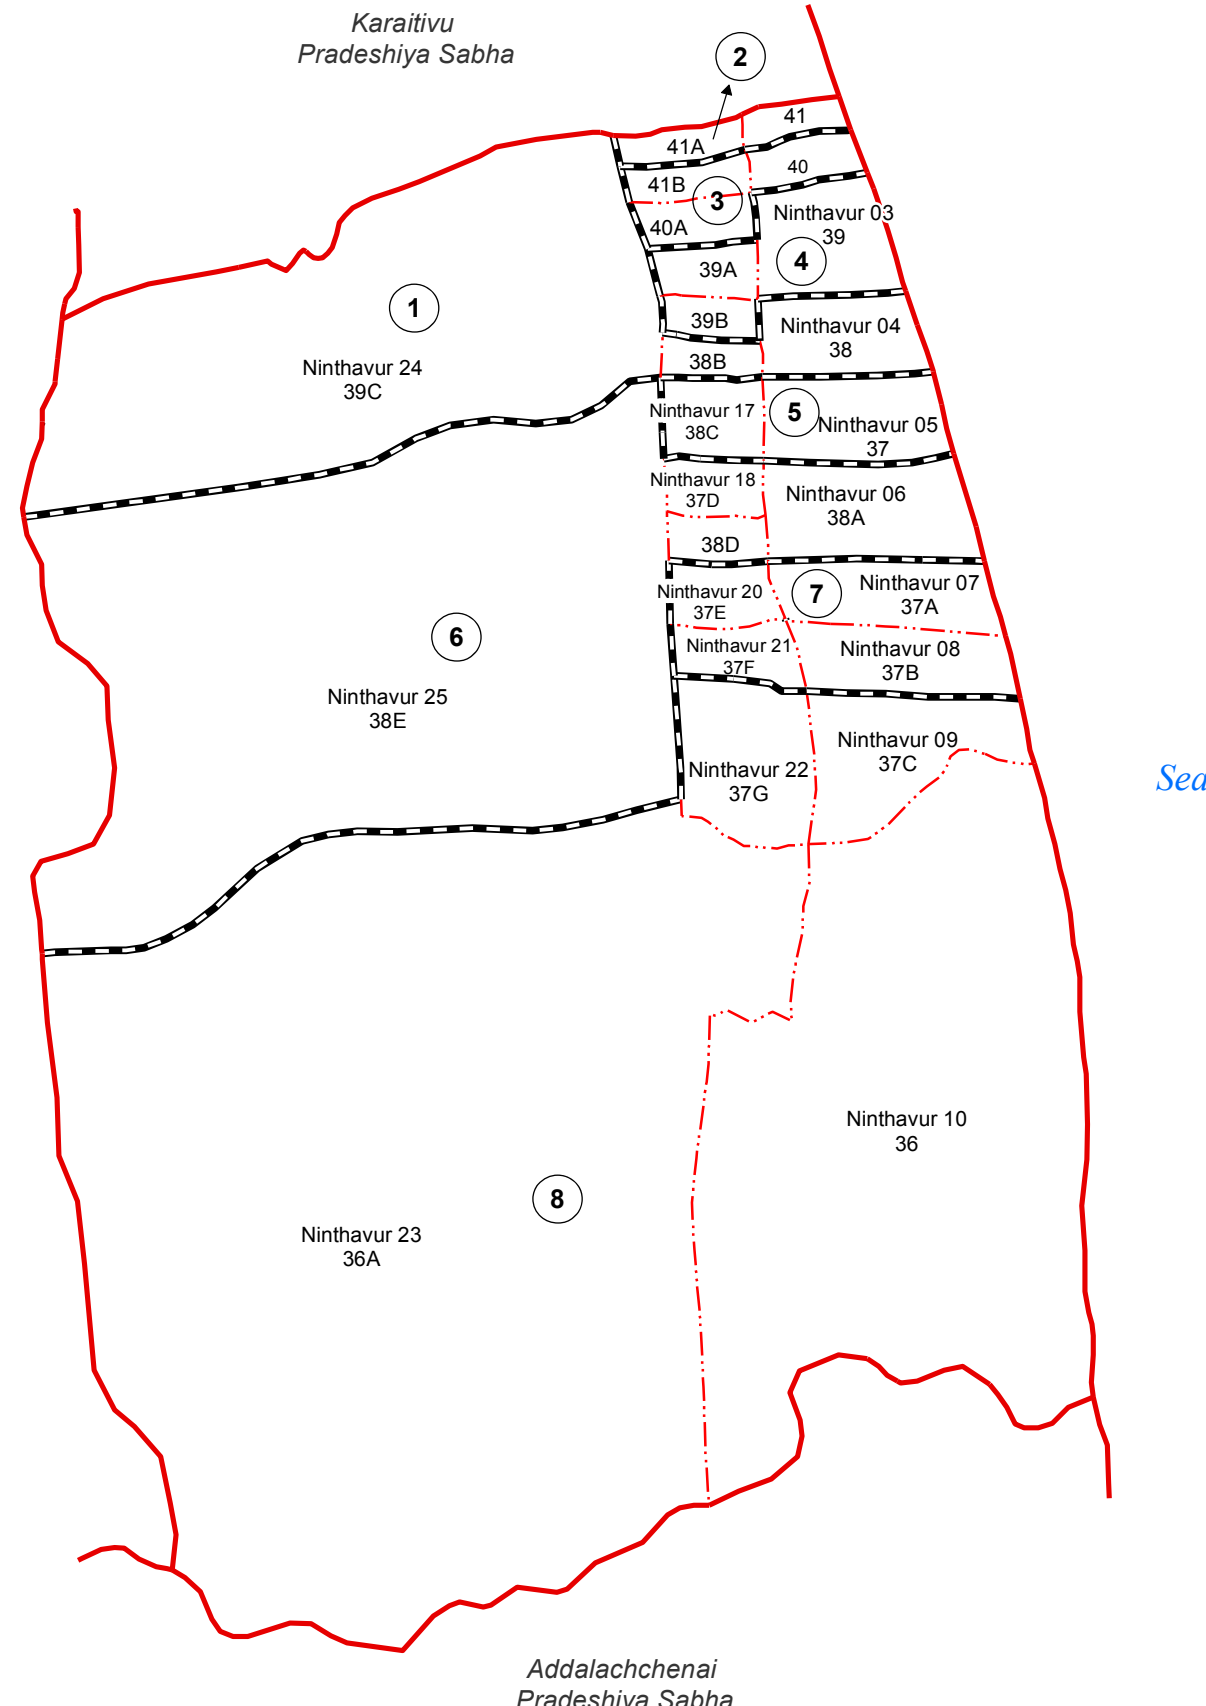

Ward Map of Ninthavur Pradeshiya Sabha - Ampara District

Ref. No : NDC / 16 / 19

Ninthavur Pradeshiya Sabha

Ninthavur Pradeshiya Sabha

WARD No	WARD Name
1	Manthottam
2	Meera Nagar
3	Vavuniya Nagar
4	Central Division
5	Puthu Nagar
6	Nellitivu
7	Musthafa Nagar
8	Arasadi Nagar

GN No	GN Name
38B	Ninthavur 16
38D	Ninthavur 19
39A	Ninthavur 14
39B	Ninthavur 15
40	Ninthavur 02
40A	Ninthavur 13
41	Ninthavur 01
41A	Ninthavur 11
41B	Ninthavur 12

Scale - 1:40,000

Legend

- + - - - + Province Boundary
- . + . . + District Boundary
- . . . - DS Boundary
- - - - GN Boundary
- - - - ● Polling Division Boundary
- — — PS Boundary
- | — | — MC / UC Boundary
- | — | — Ward Boundary
- ▨ Multi Member Ward

Prepared by Survey Department of Sri Lanka

Data Source:
National Delimitation Committee for Local Authorities - 2013 / 2016
Ministry of Local Government and Provincial Councils