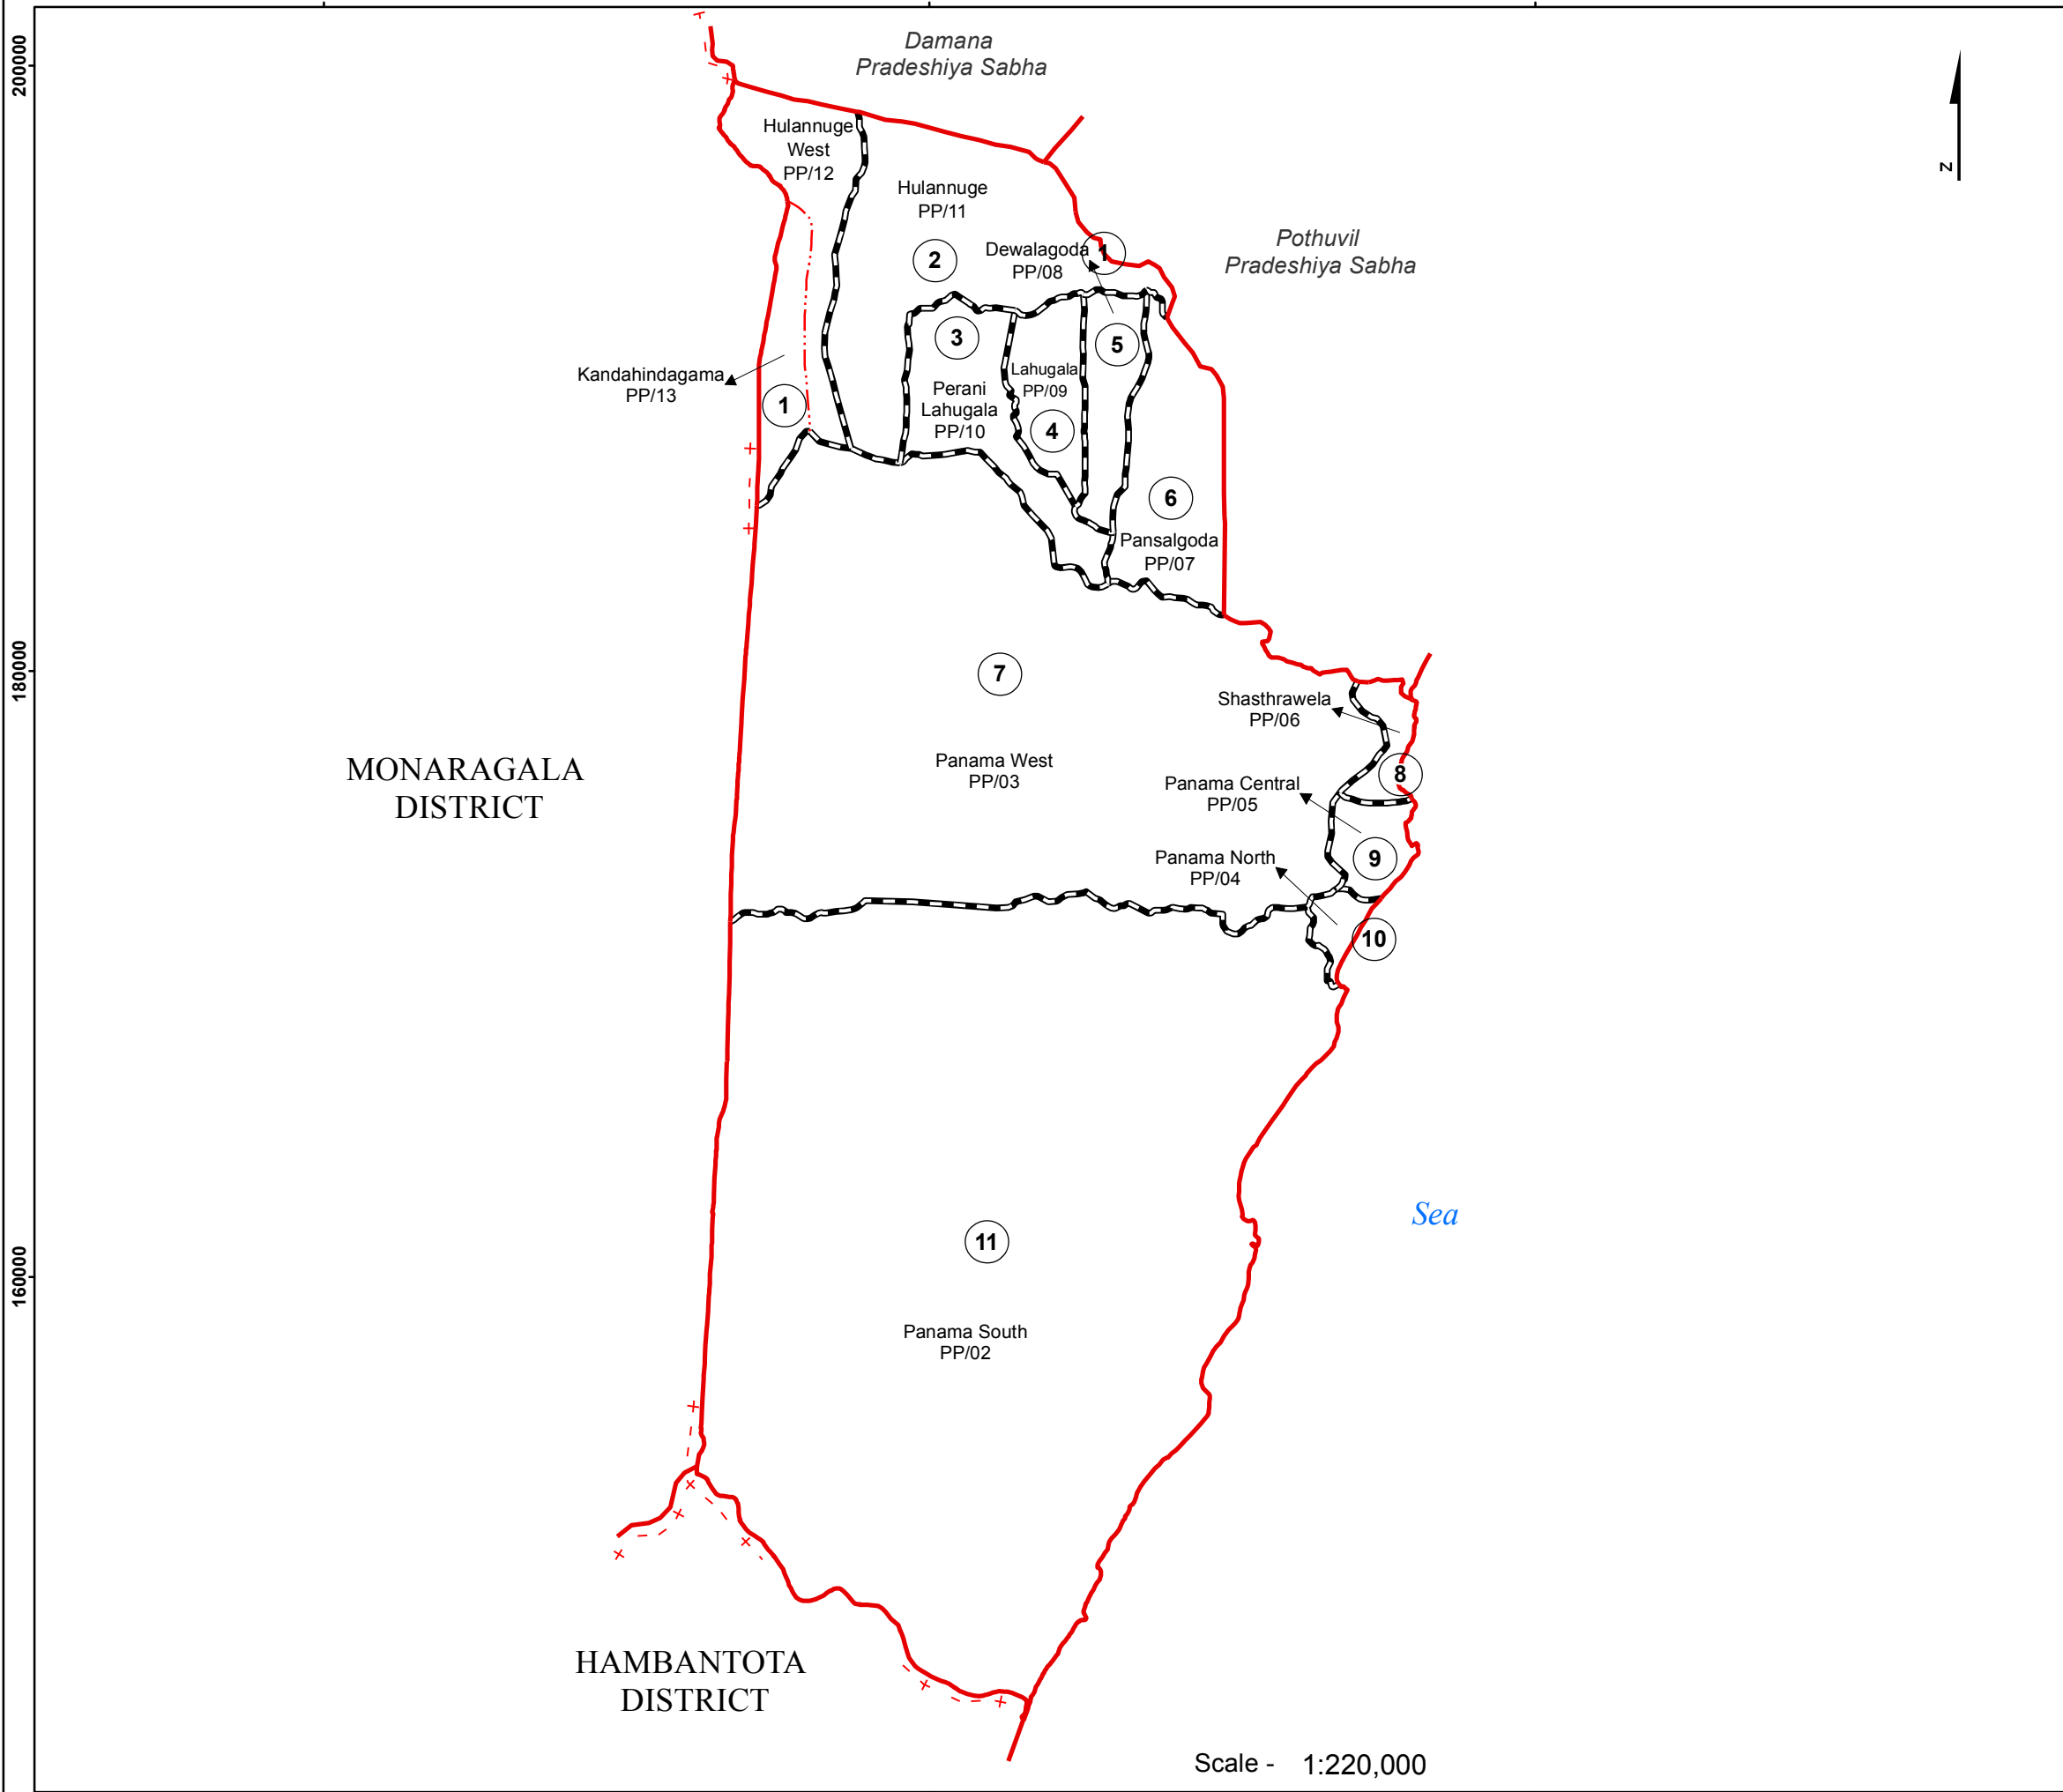

# Ward Map of Lahugala Pradeshiya Sabha - Ampara District

Ref. No : NDC / 16 / 17

## Lahugala Pradeshiya Sabha

WARD No	WARD Name
1	Kandahindagama
2	Hulannuge
3	Perani Lahugala
4	Lahugala
5	Dewalagoda
6	Pansalgoda
7	Panama West
8	Shashrawela
9	Panama Central
10	Panama North
11	Panama South

### Legend

- + - - - + Province Boundary
- . + . . . + District Boundary
- . . . - DS Boundary
- . - . - GN Boundary
- - - - - Polling Division Boundary
- — — — PS Boundary
- | — | — | MC / UC Boundary
- | — | — | Ward Boundary
- ▨ Multi Member Ward

Prepared by Survey Department of Sri Lanka

Data Source:  
National Delimitation Committee for Local Authorities - 2013  
Ministry of Local Government and Provincial Councils

Scale - 1:220,000

280000 300000 320000