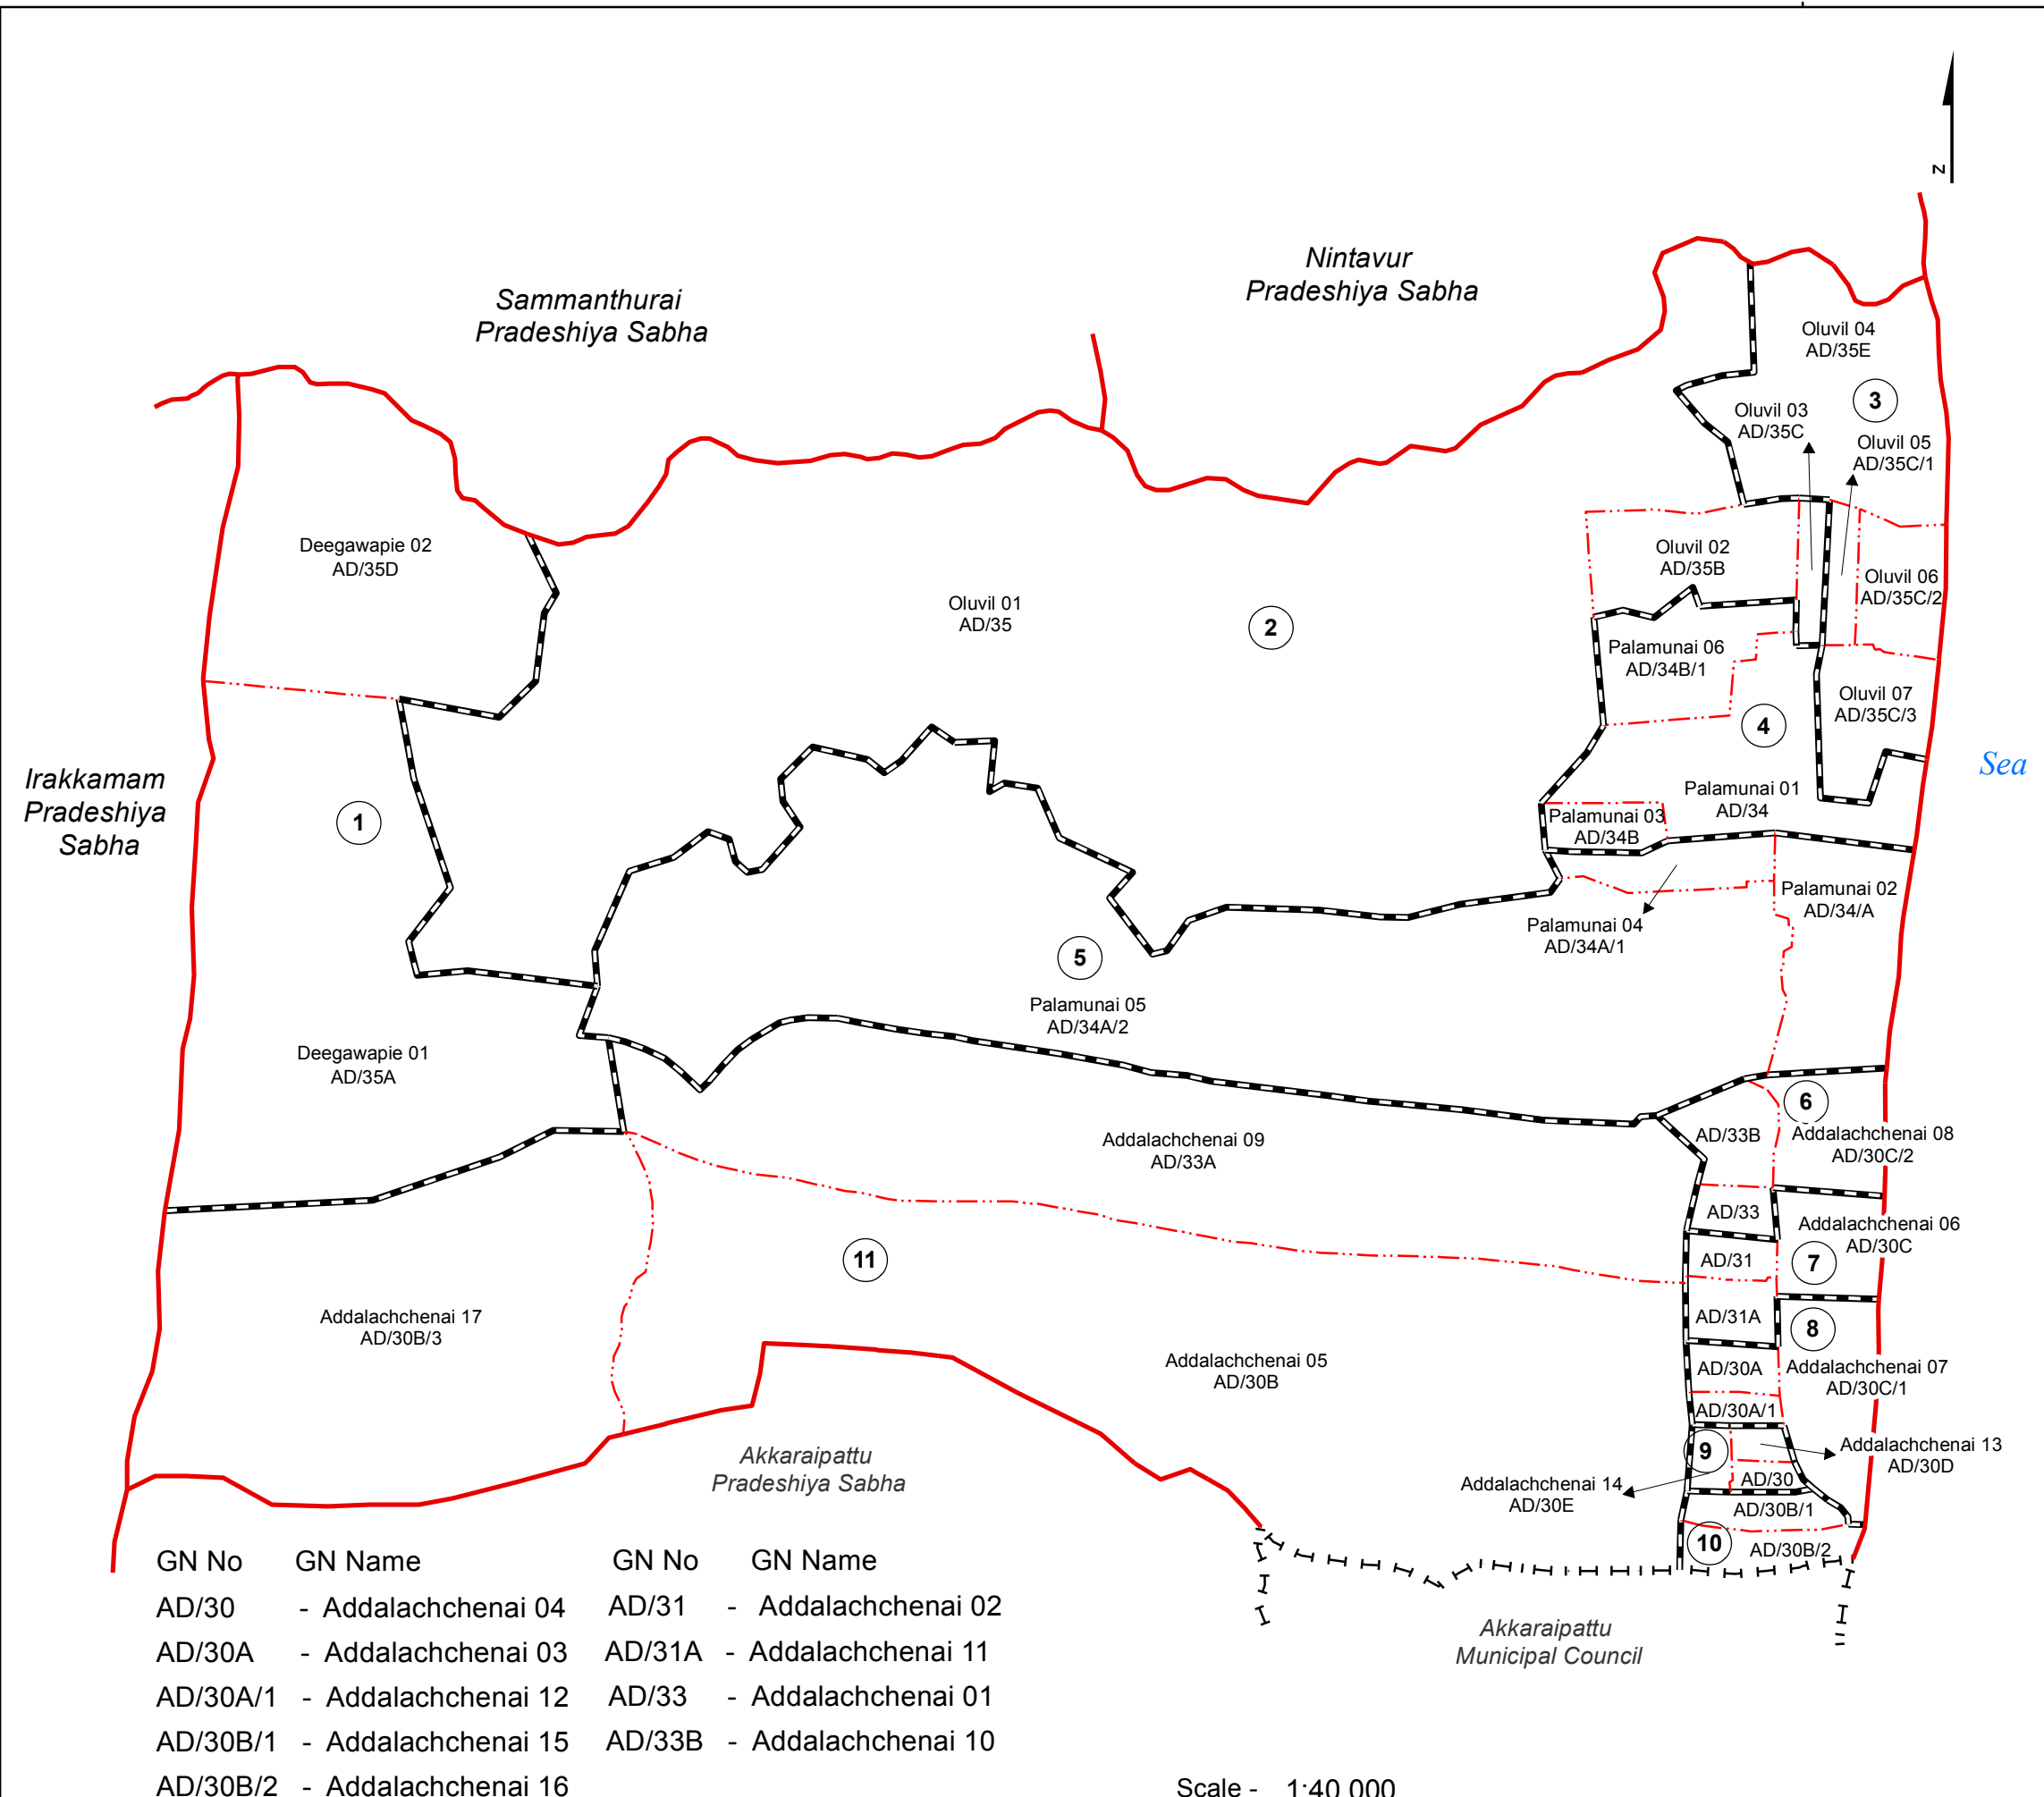

Ward Map of Addalachchenai Pradeshiya Sabha - Ampara District

Ref. No : NDC / 16 / 15

Addalachchenai Pradeshiya Sabha

Addalachchenai Pradeshiya Sabha

WARD No	WARD Name
1	Deegawapiya
2	AL-Hamra
3	AL-Ashra
4	AL-Hidaya
5	Minhaj
6	Arafa
7	AL-Munira
8	Jumma-Mosque
9	Iqrah
10	Thaikka Nagar
11	Purathottam

GN No	GN Name	GN No	GN Name
AD/30	- Addalachchenai 04	AD/31	- Addalachchenai 02
AD/30A	- Addalachchenai 03	AD/31A	- Addalachchenai 11
AD/30A/1	- Addalachchenai 12	AD/33	- Addalachchenai 01
AD/30B/1	- Addalachchenai 15	AD/33B	- Addalachchenai 10
AD/30B/2	- Addalachchenai 16		

Scale - 1:40,000

Legend

- + - - - + Province Boundary
- District Boundary
- - - - - DS Boundary
- - - - - GN Boundary
- - - - - Polling Division Boundary
- - - - - PS Boundary
- MC / UC Boundary
- Ward Boundary
- Multi Member Ward

Prepared by Survey Department of Sri Lanka

Data Source:
National Delimitation Committee for Local Authorities - 2013
Ministry of Local Government and Provincial Councils