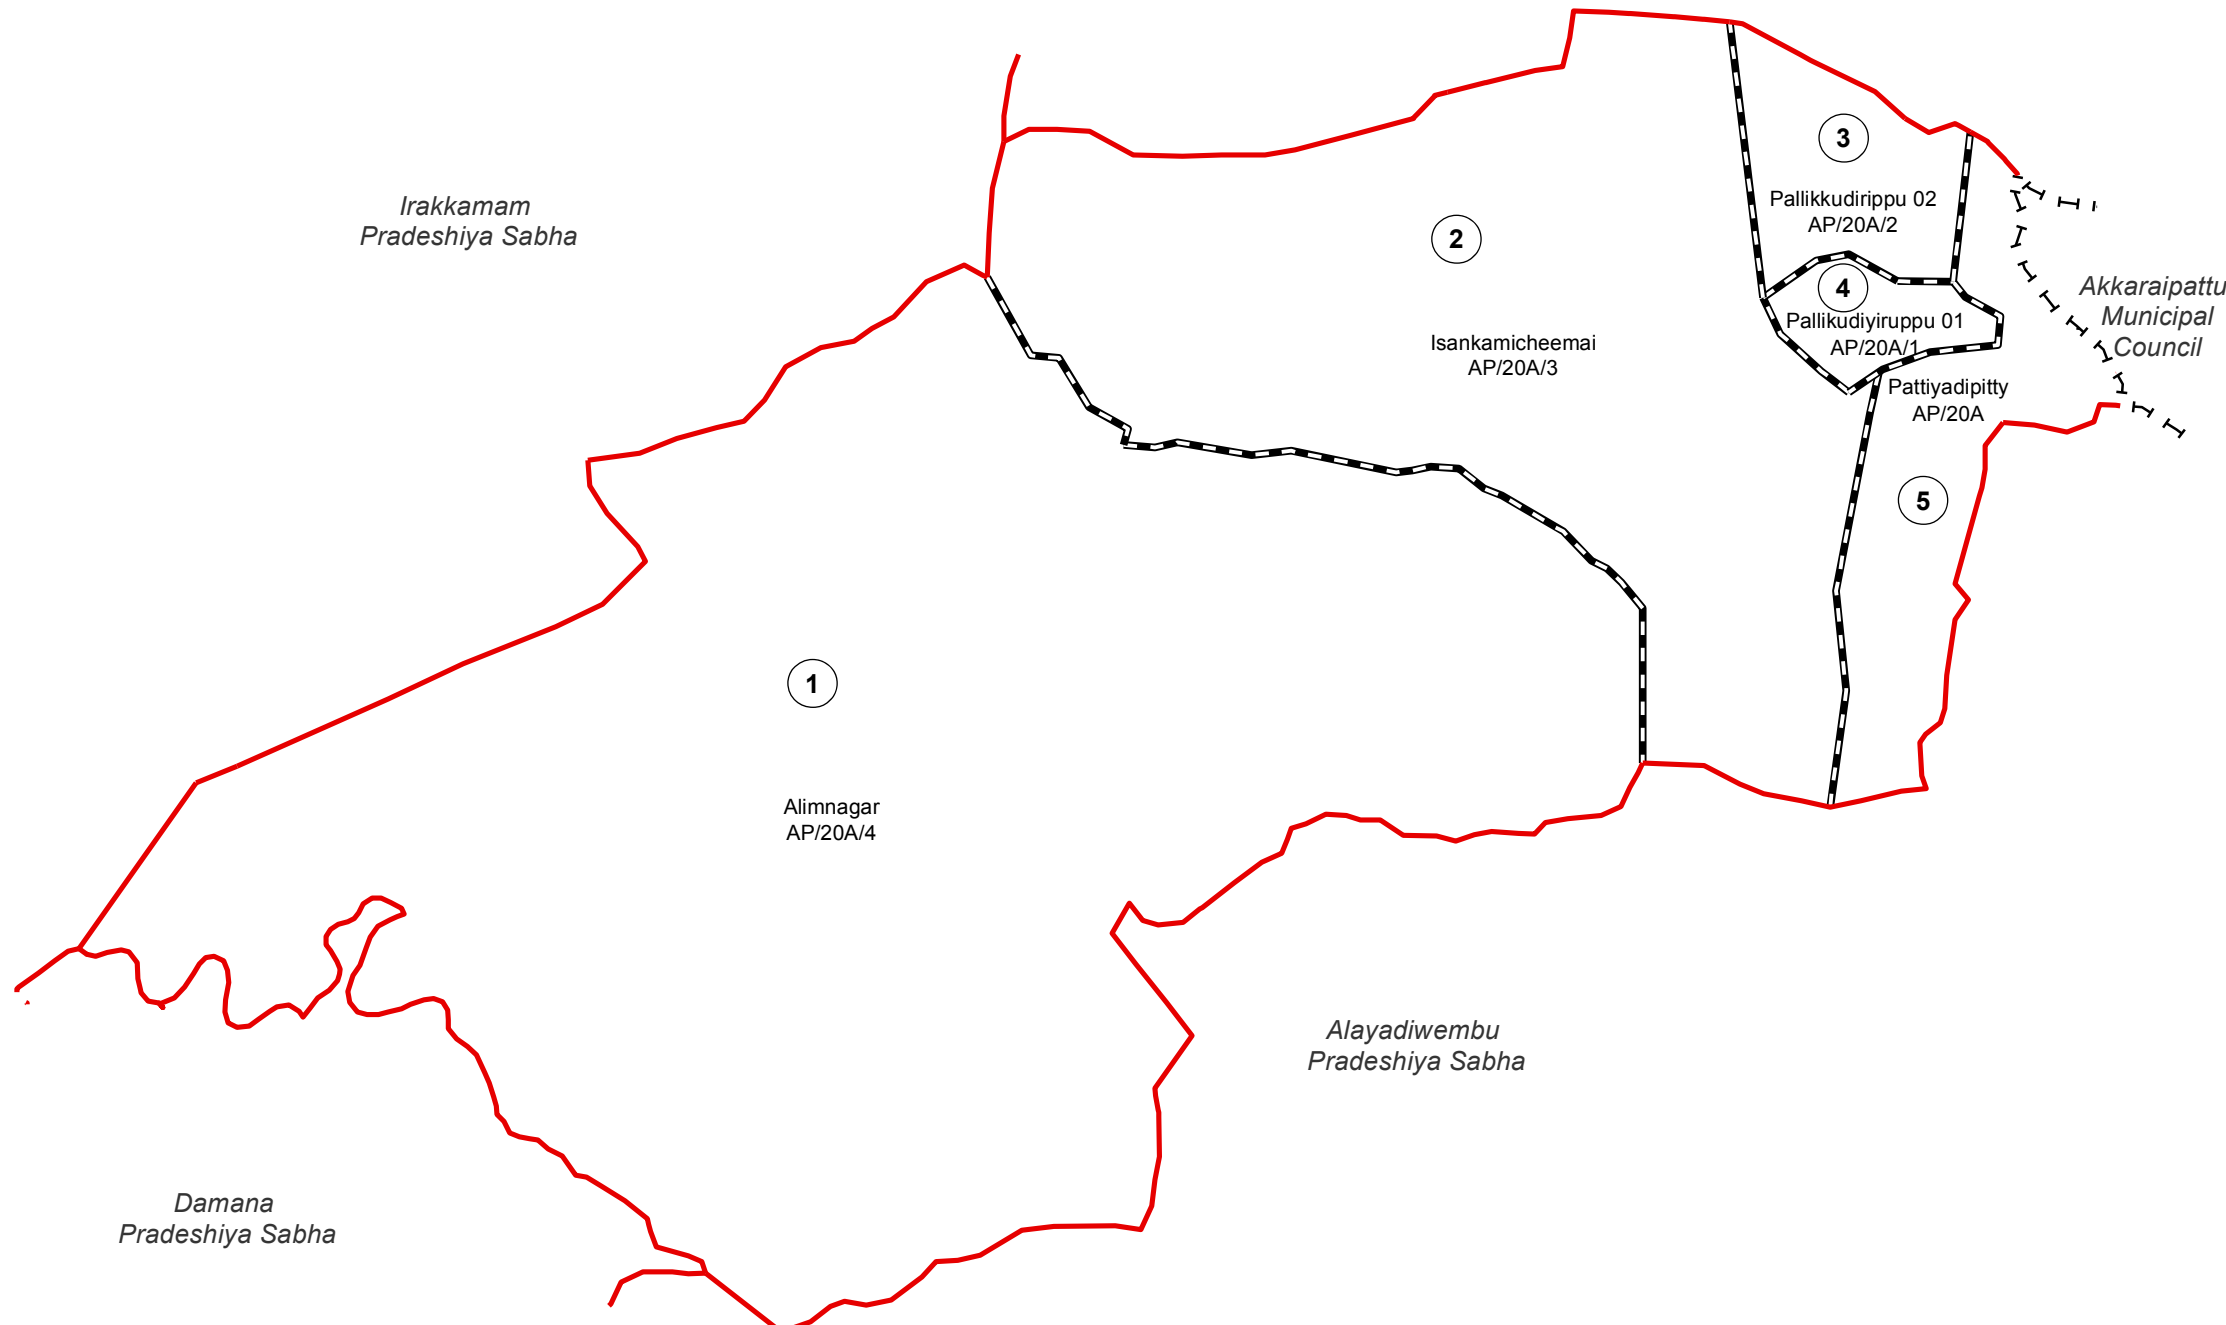

Ward Map of Akkaraipattu Pradeshiya Sabha - Ampara District

Ref. No : NDC / 16 / 13

Akkaraipattu Pradeshiya Sabha

Addalachchenai
Pradeshiya Sabha

Irakkamam
Pradeshiya Sabha

Akkaraipattu Pradeshiya Sabha

WARD No	WARD Name
1	Alim Nagar
2	Isankamicheemai
3	Pallikkudirippu North
4	Pallikkudirippu South
5	Pattiyadipitty

Legend

- + - - - + Province Boundary
- + · · · + District Boundary
- · - · - · DS Boundary
- · · - · · GN Boundary
- - - - · Polling Division Boundary
- PS Boundary
- H - H - MC / UC Boundary
- - - - - Ward Boundary
- Multi Member Ward

Prepared by Survey Department of Sri Lanka

Data Source:
National Delimitation Committee for Local Authorities - 2013
Ministry of Local Government and Provincial Councils

Scale - 1:50,000

220000