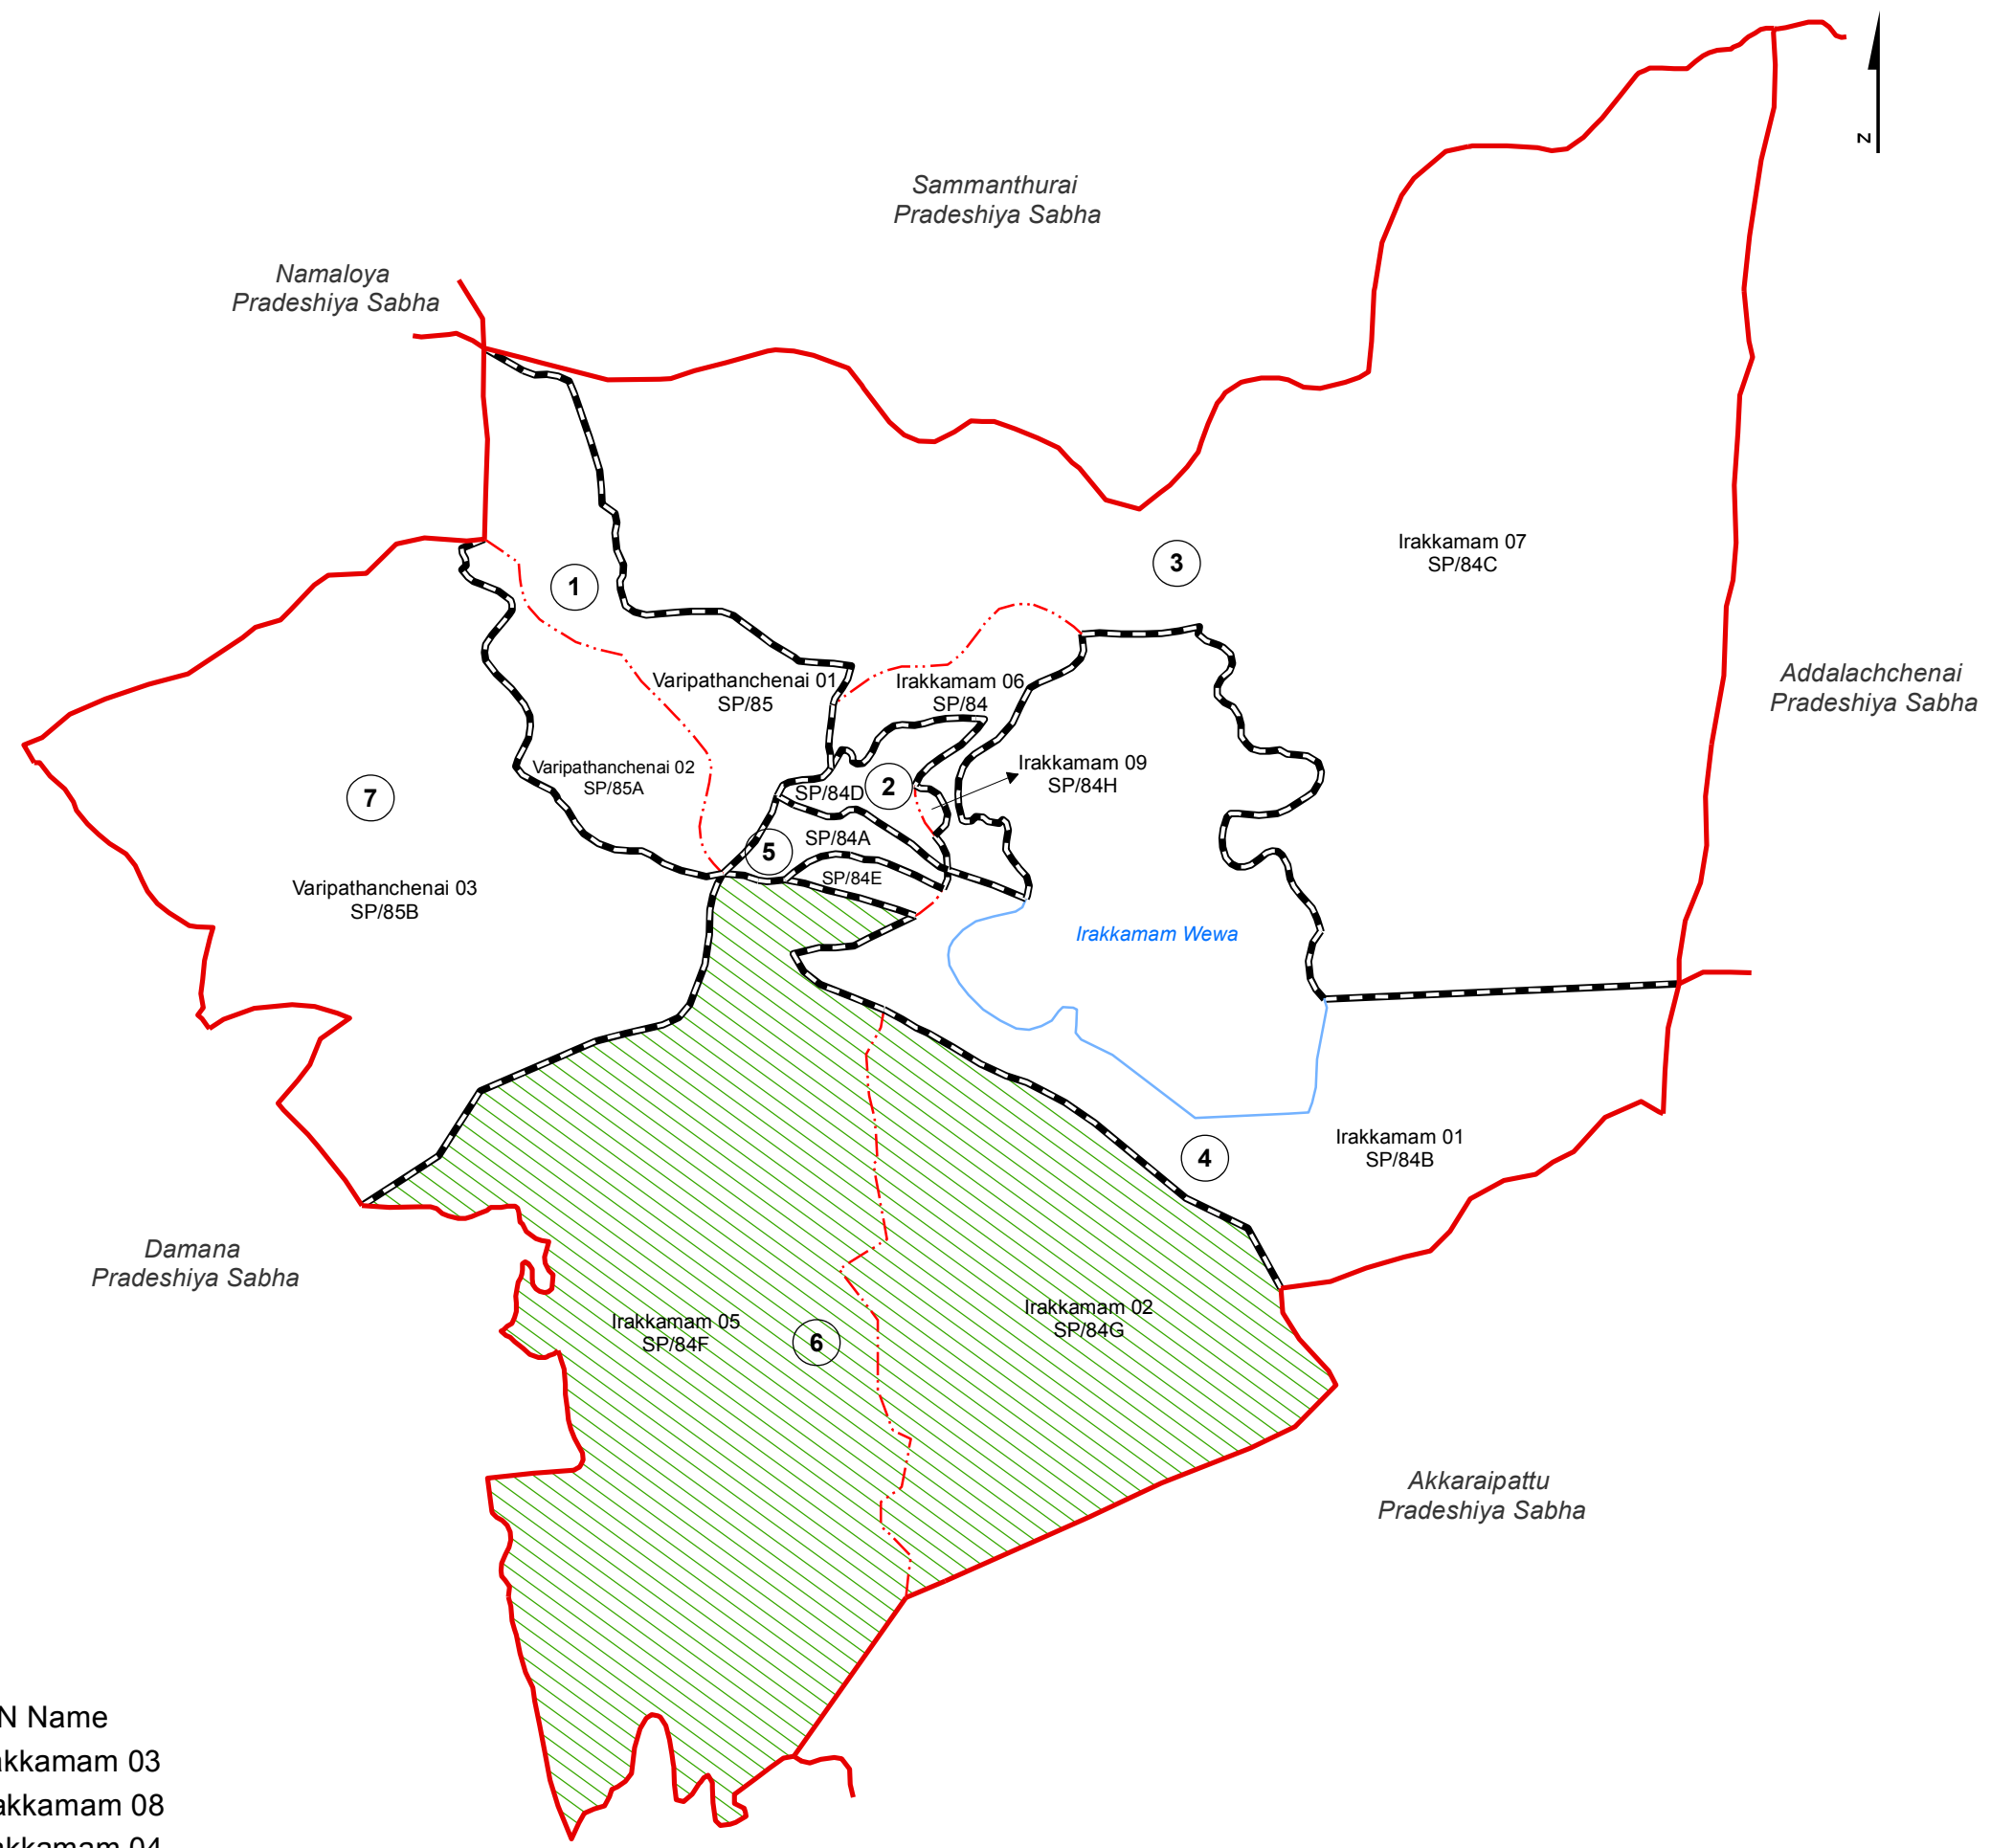

Ward Map of Irakkamam Pradeshiya Sabha - Ampara District

Ref. No : NDC / 16 / 12

Irakkamam Pradeshiya Sabha

WARD No	WARD Name
1	Varipathanchenai North
2	Irakkamam Central
3	Irakkamam North
4	Irakkamam East
5	Irakkamam West
6	Irakkamam South
7	Varipathanchenai South

Legend

- + - - - + Province Boundary
- . + . . . + District Boundary
- . . . - DS Boundary
- . . . - GN Boundary
- - - - - Polling Division Boundary
- — — — — PS Boundary
- — — — — MC / UC Boundary
- — — — — Ward Boundary
- ▨▨▨▨▨ Multi Member Ward

GN No GN Name
 SP/84A - Irakkamam 03
 SP/84D - Irakkamam 08
 SP/84E - Irakkamam 04

Scale - 1:50,000

Prepared by Survey Department of Sri Lanka
 Data Source:
 National Delimitation Committee for Local Authorities - 2013
 Ministry of Local Government and Provincial Councils