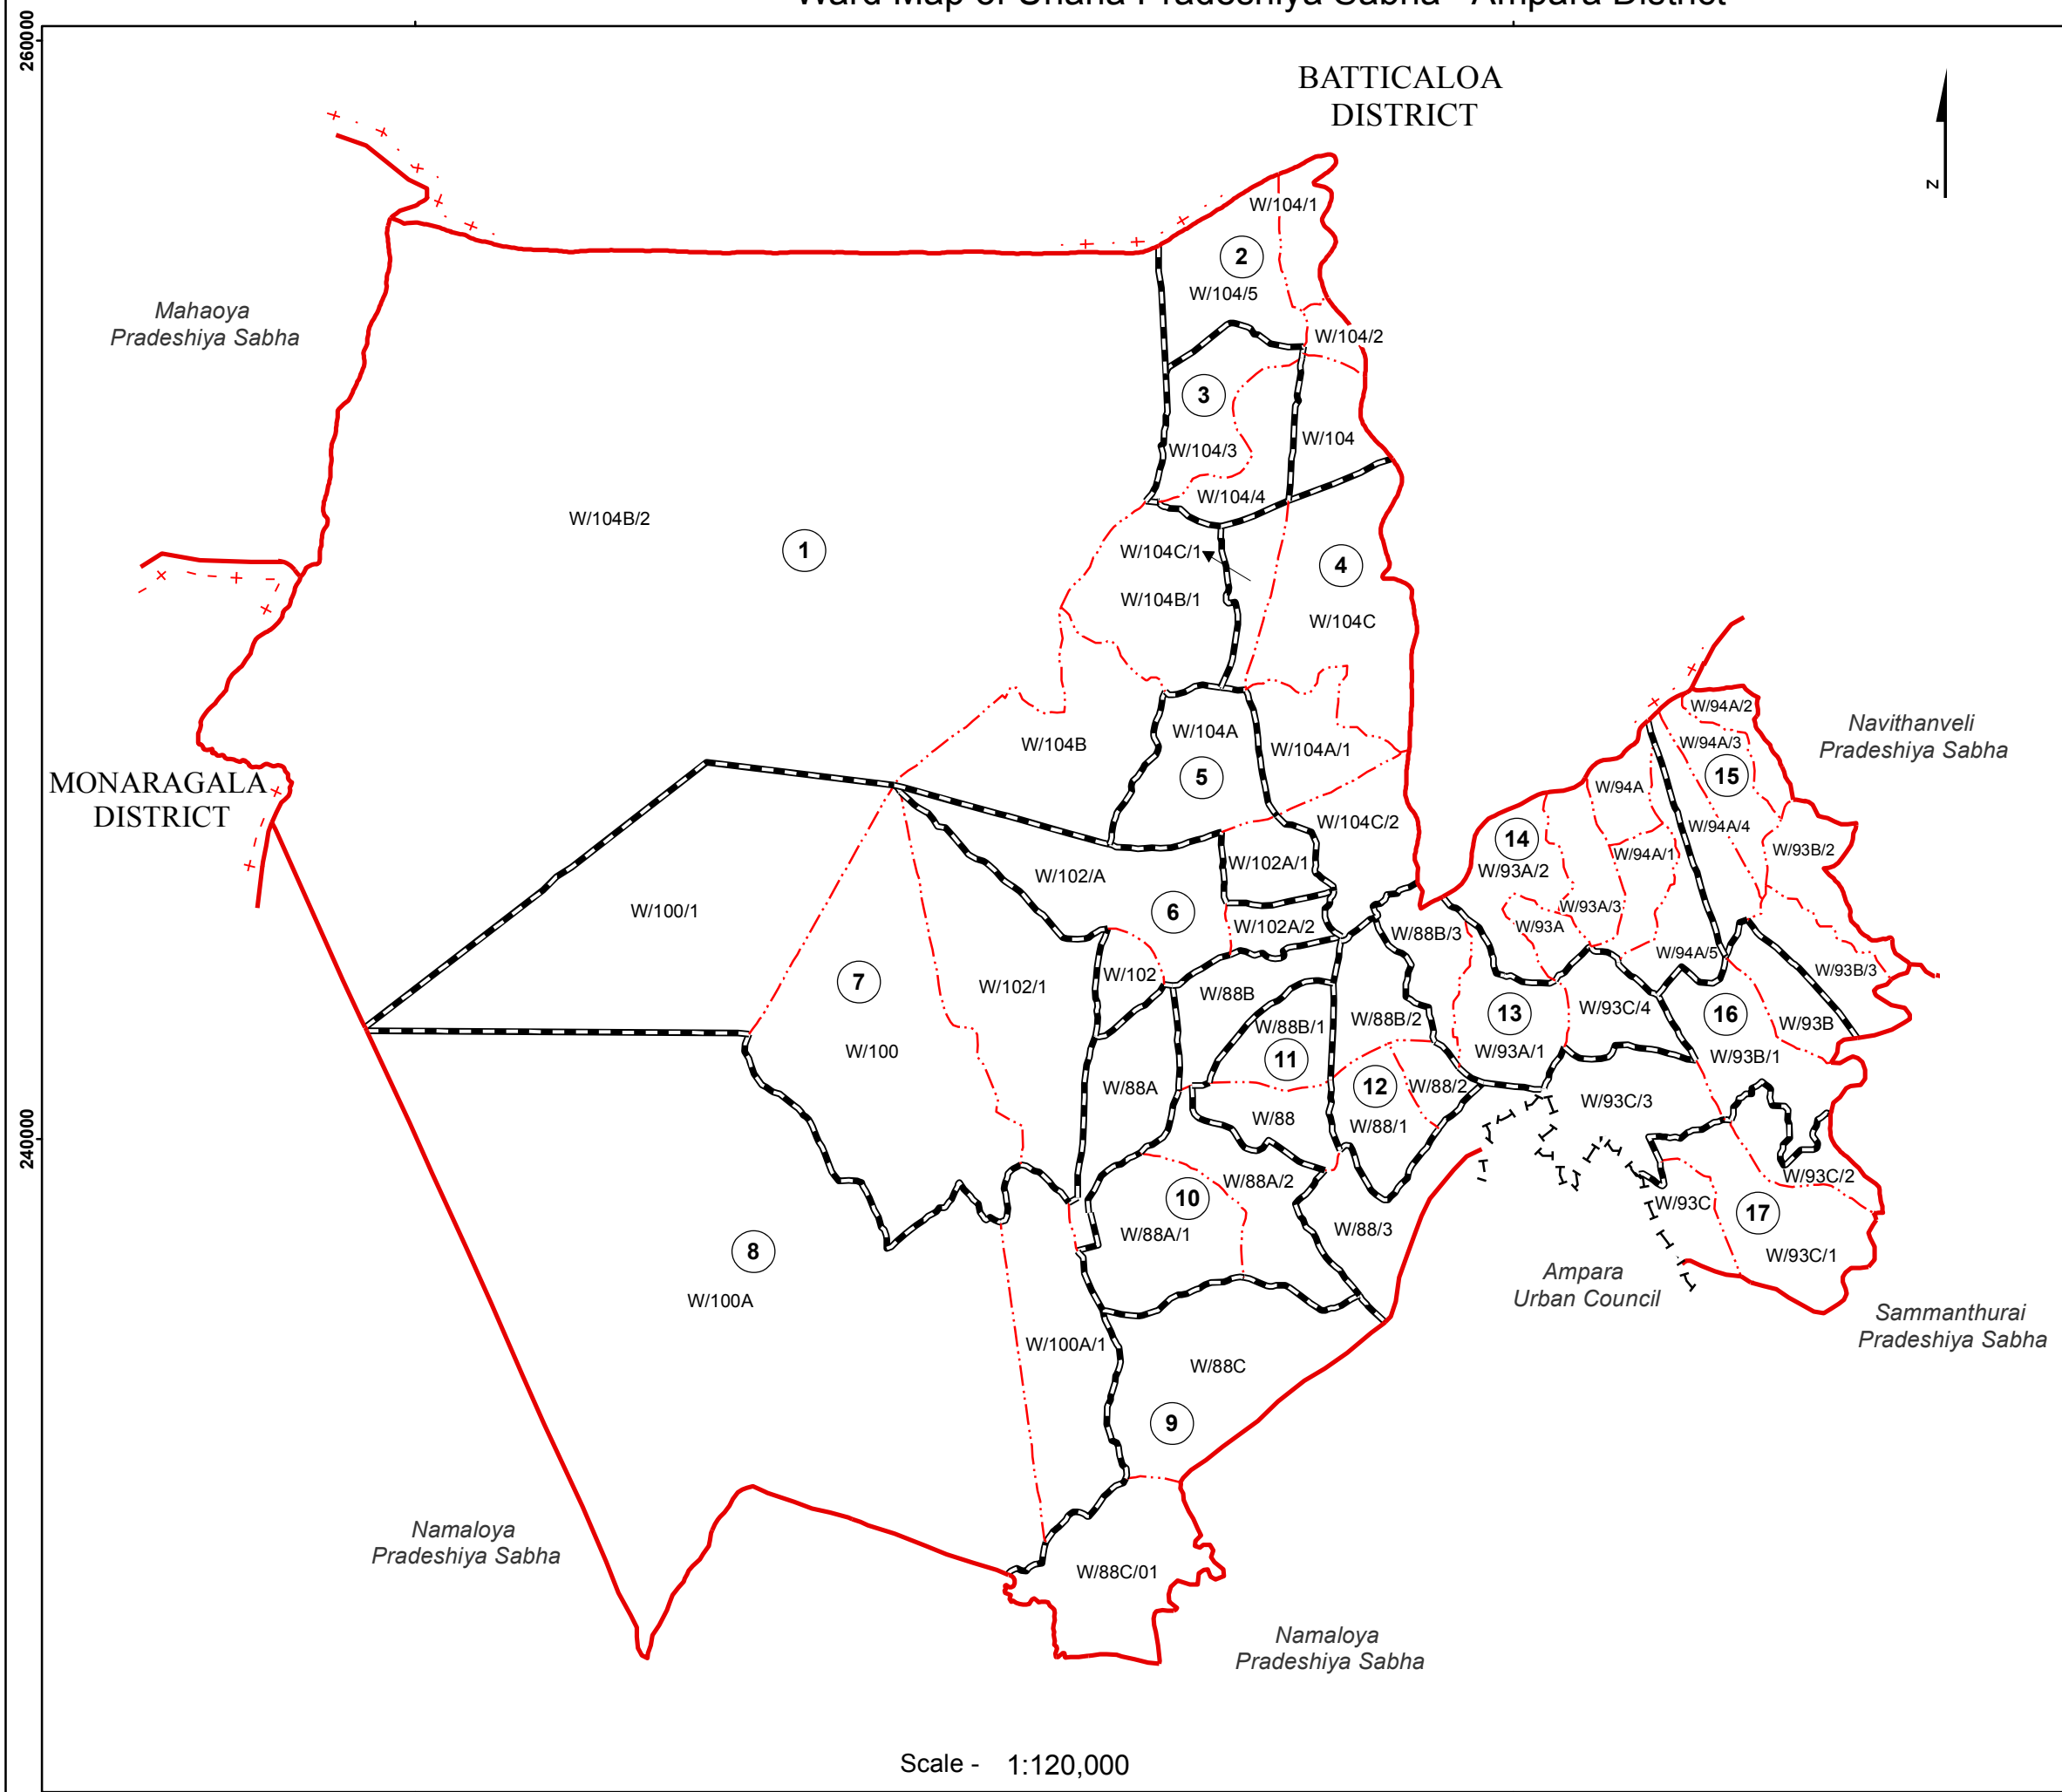

# Ward Map of Uhana Pradeshiya Sabha - Ampara District

Ref. No : NDC / 16 / 06

Uhana Pradeshiya Sabha	
WARD No	WARD Name
1	Gonagolla
2	Nugelanda
3	Rajagalathenna
4	Galapitagala
5	Mayadunna
6	Verankatagoda
7	Bokkebedda
8	Mahakandiya
9	Himidurawa
10	Dematamalpelessa
11	Uhana
12	Thissapura
13	Weeragoda
14	Rajagama
15	Wijayapura
16	Dadayanthalawa
17	Ruhunugama

**Legend**

- + - - - + Province Boundary
- . - . - District Boundary
- . . . - DS Boundary
- . - - - GN Boundary
- - - - - Polling Division Boundary
- - - - - PS Boundary
- - - - - MC / UC Boundary
- - - - - Ward Boundary
- ▨ Multi Member Ward

Prepared by Survey Department of Sri Lanka

Data Source:  
National Delimitation Committee for Local Authorities - 2013 / 2016  
Ministry of Local Government and Provincial Councils

Scale - 1:120,000

280000

300000

260000  
240000