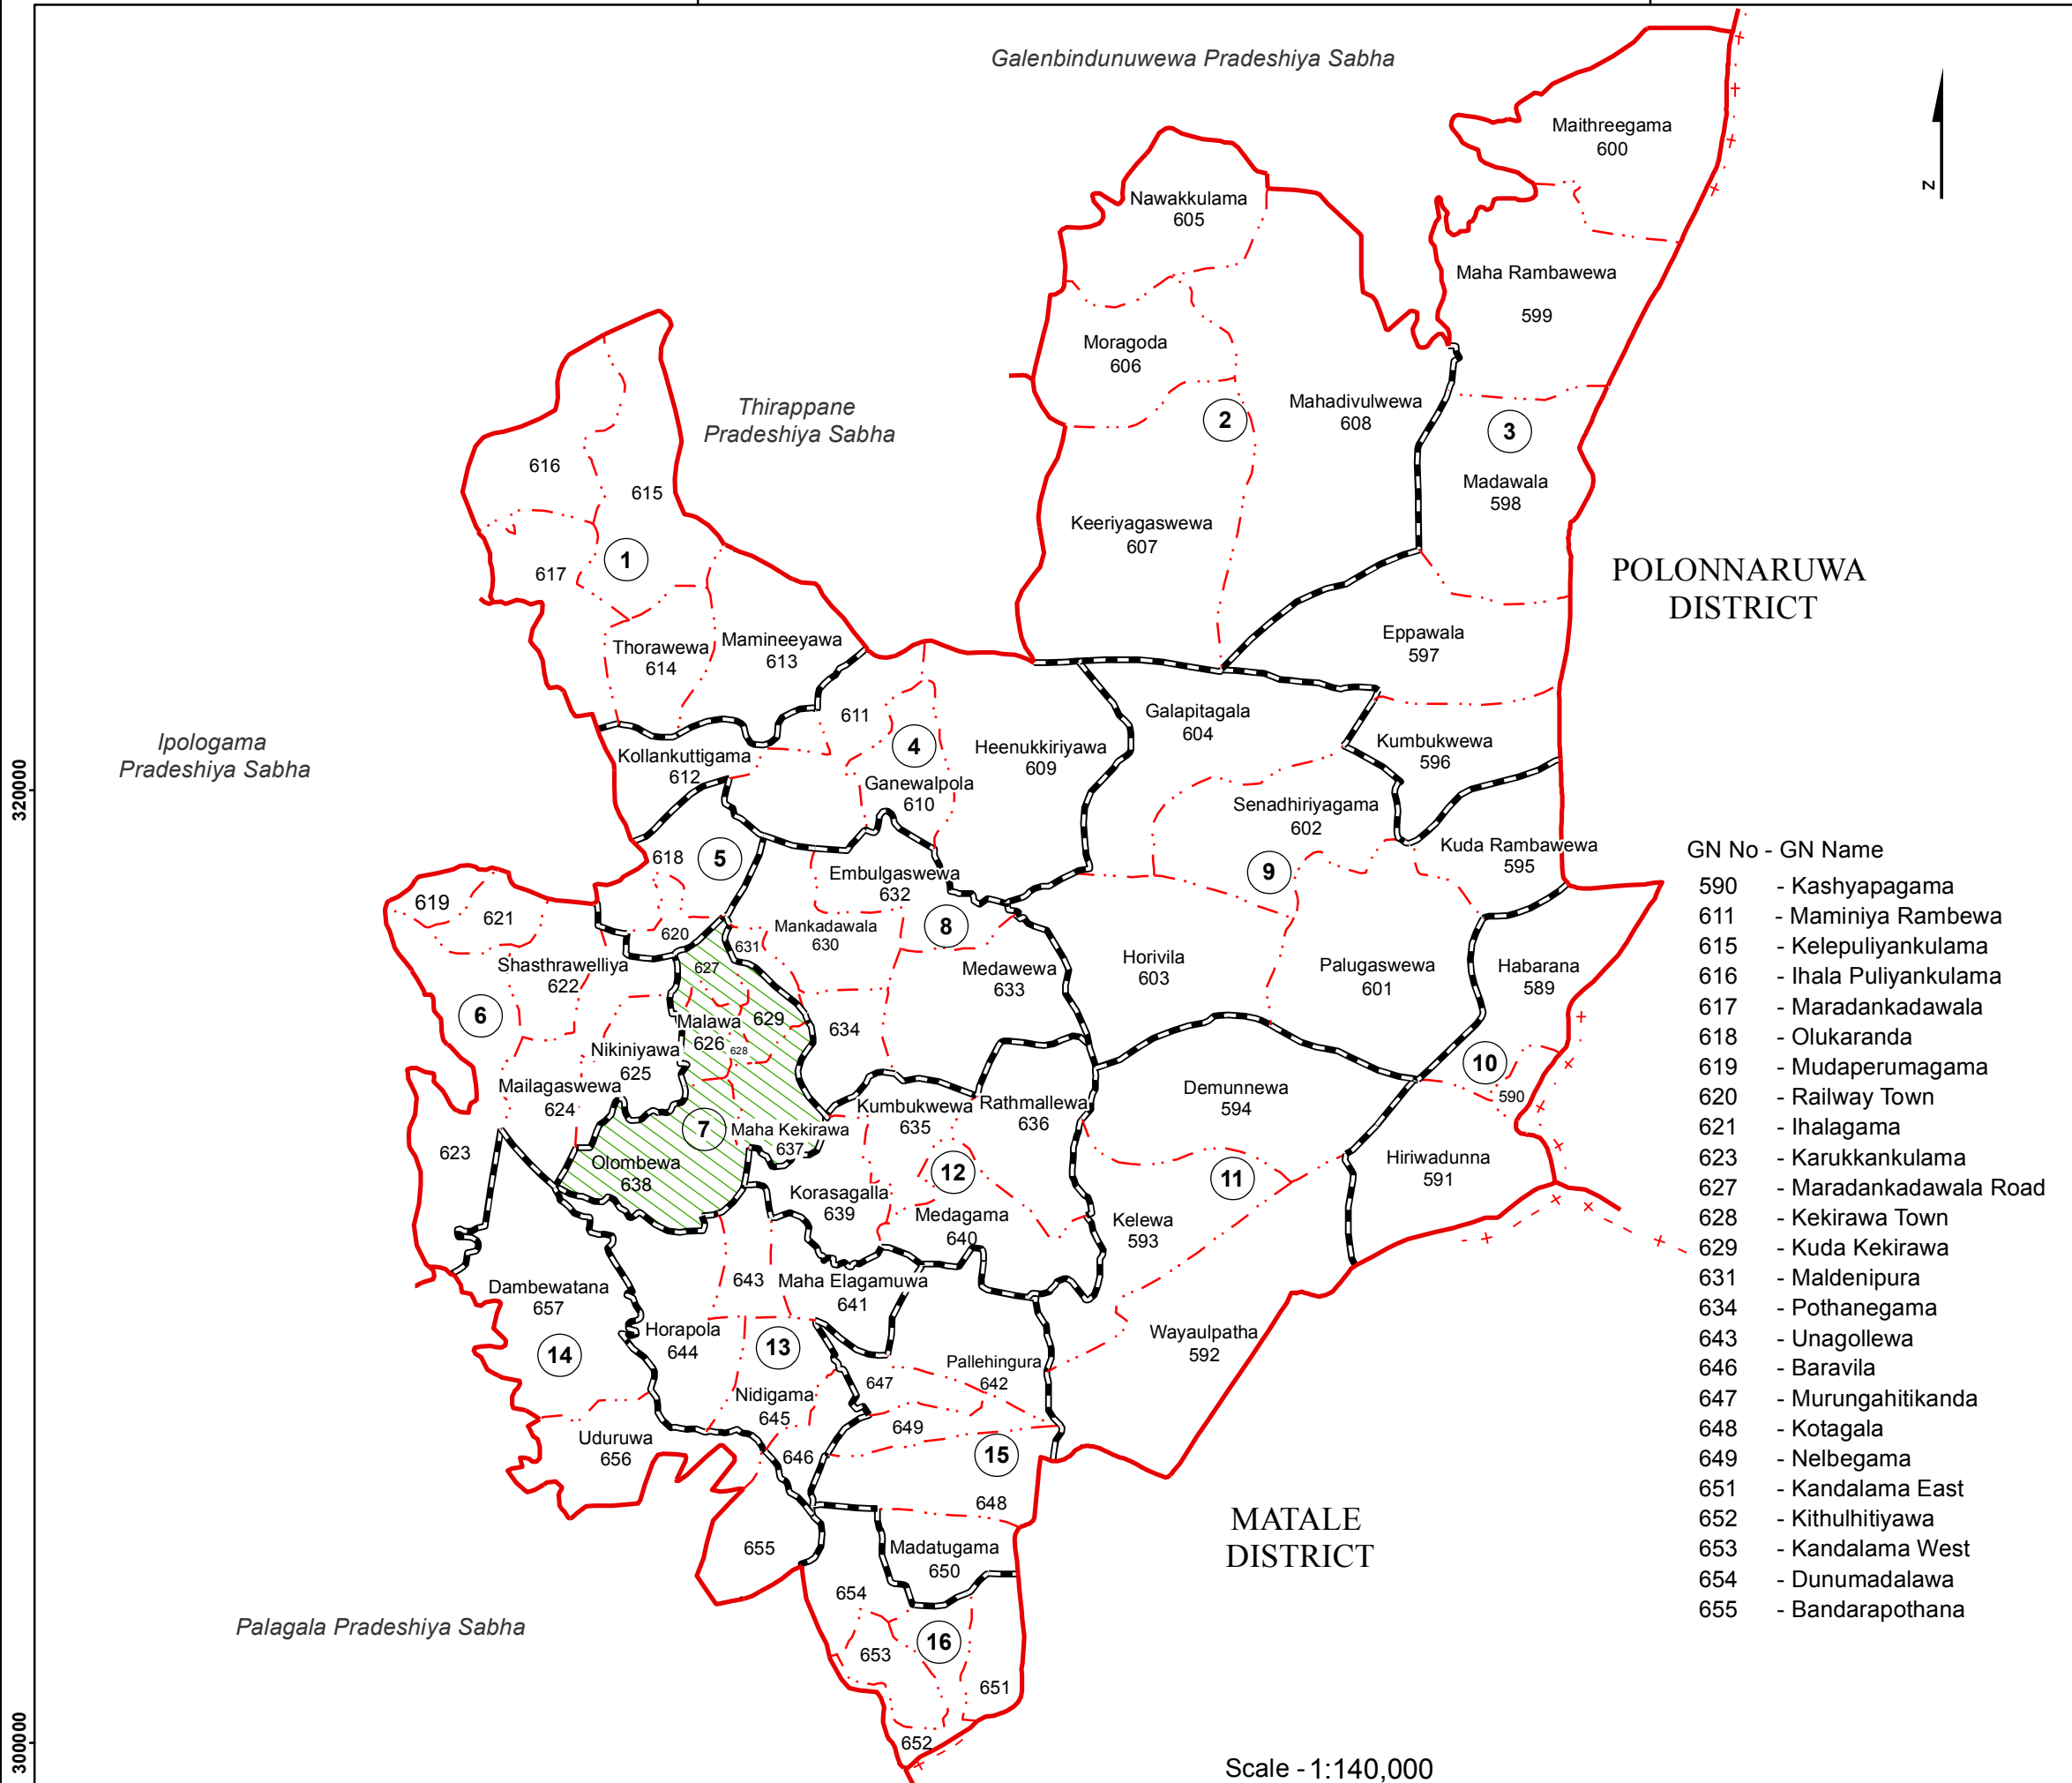

Ward Map of Kekirawa Pradeshiya Sabha - Anuradhapura District

Ref. No : NDC / 20 / 18

Kekirawa Pradeshiya Sabha

Kekirawa Pradeshiya Sabha

Ward No	Ward Name
1	Maradankadawala
2	Nawakkulama
3	Madawala
4	Ganewalpola
5	Olukaranda
6	Ihalagama
7	Kekirawa Town
8	Maldenipura
9	Palugaswewa
10	Habarana
11	Bellankadawala
12	Maha Kekirawa
13	Horapola
14	Uduruwa
15	Madatugama
16	Kandalama

GN No - GN Name

590	- Kashyapagama
611	- Maminiya Rambewa
615	- Kelepuliyankulama
616	- Ihala Puliyankulama
617	- Maradankadawala
618	- Olukaranda
619	- Mudaperumagama
620	- Railway Town
621	- Ihalagama
623	- Karukkankulama
627	- Maradankadawala Road
628	- Kekirawa Town
629	- Kuda Kekirawa
631	- Maldenipura
634	- Pothanagama
643	- Unagollewa
646	- Baravila
647	- Murungahitikanda
648	- Kotagala
649	- Nelbegama
651	- Kandalama East
652	- Kithulhitiyawa
653	- Kandalama West
654	- Dunumadalawa
655	- Bandarapothana

Legend

- + - - + Province Boundary
- . + . + . District Boundary
- . - . - DS Boundary
- . - . - GN Boundary
- - - - - Polling Division Boundary
- — — — PS Boundary
- | — | — MC / UC Boundary
- — — — Ward Boundary
- ▨ Multi Member Ward

Prepared by Survey Department of Sri Lanka

Data Source:
National Delimitation Committee for Local Authorities - 2013 /2016
Ministry of Local Government and Provincial Councils

320000

300000

180000

200000

Scale - 1:140,000