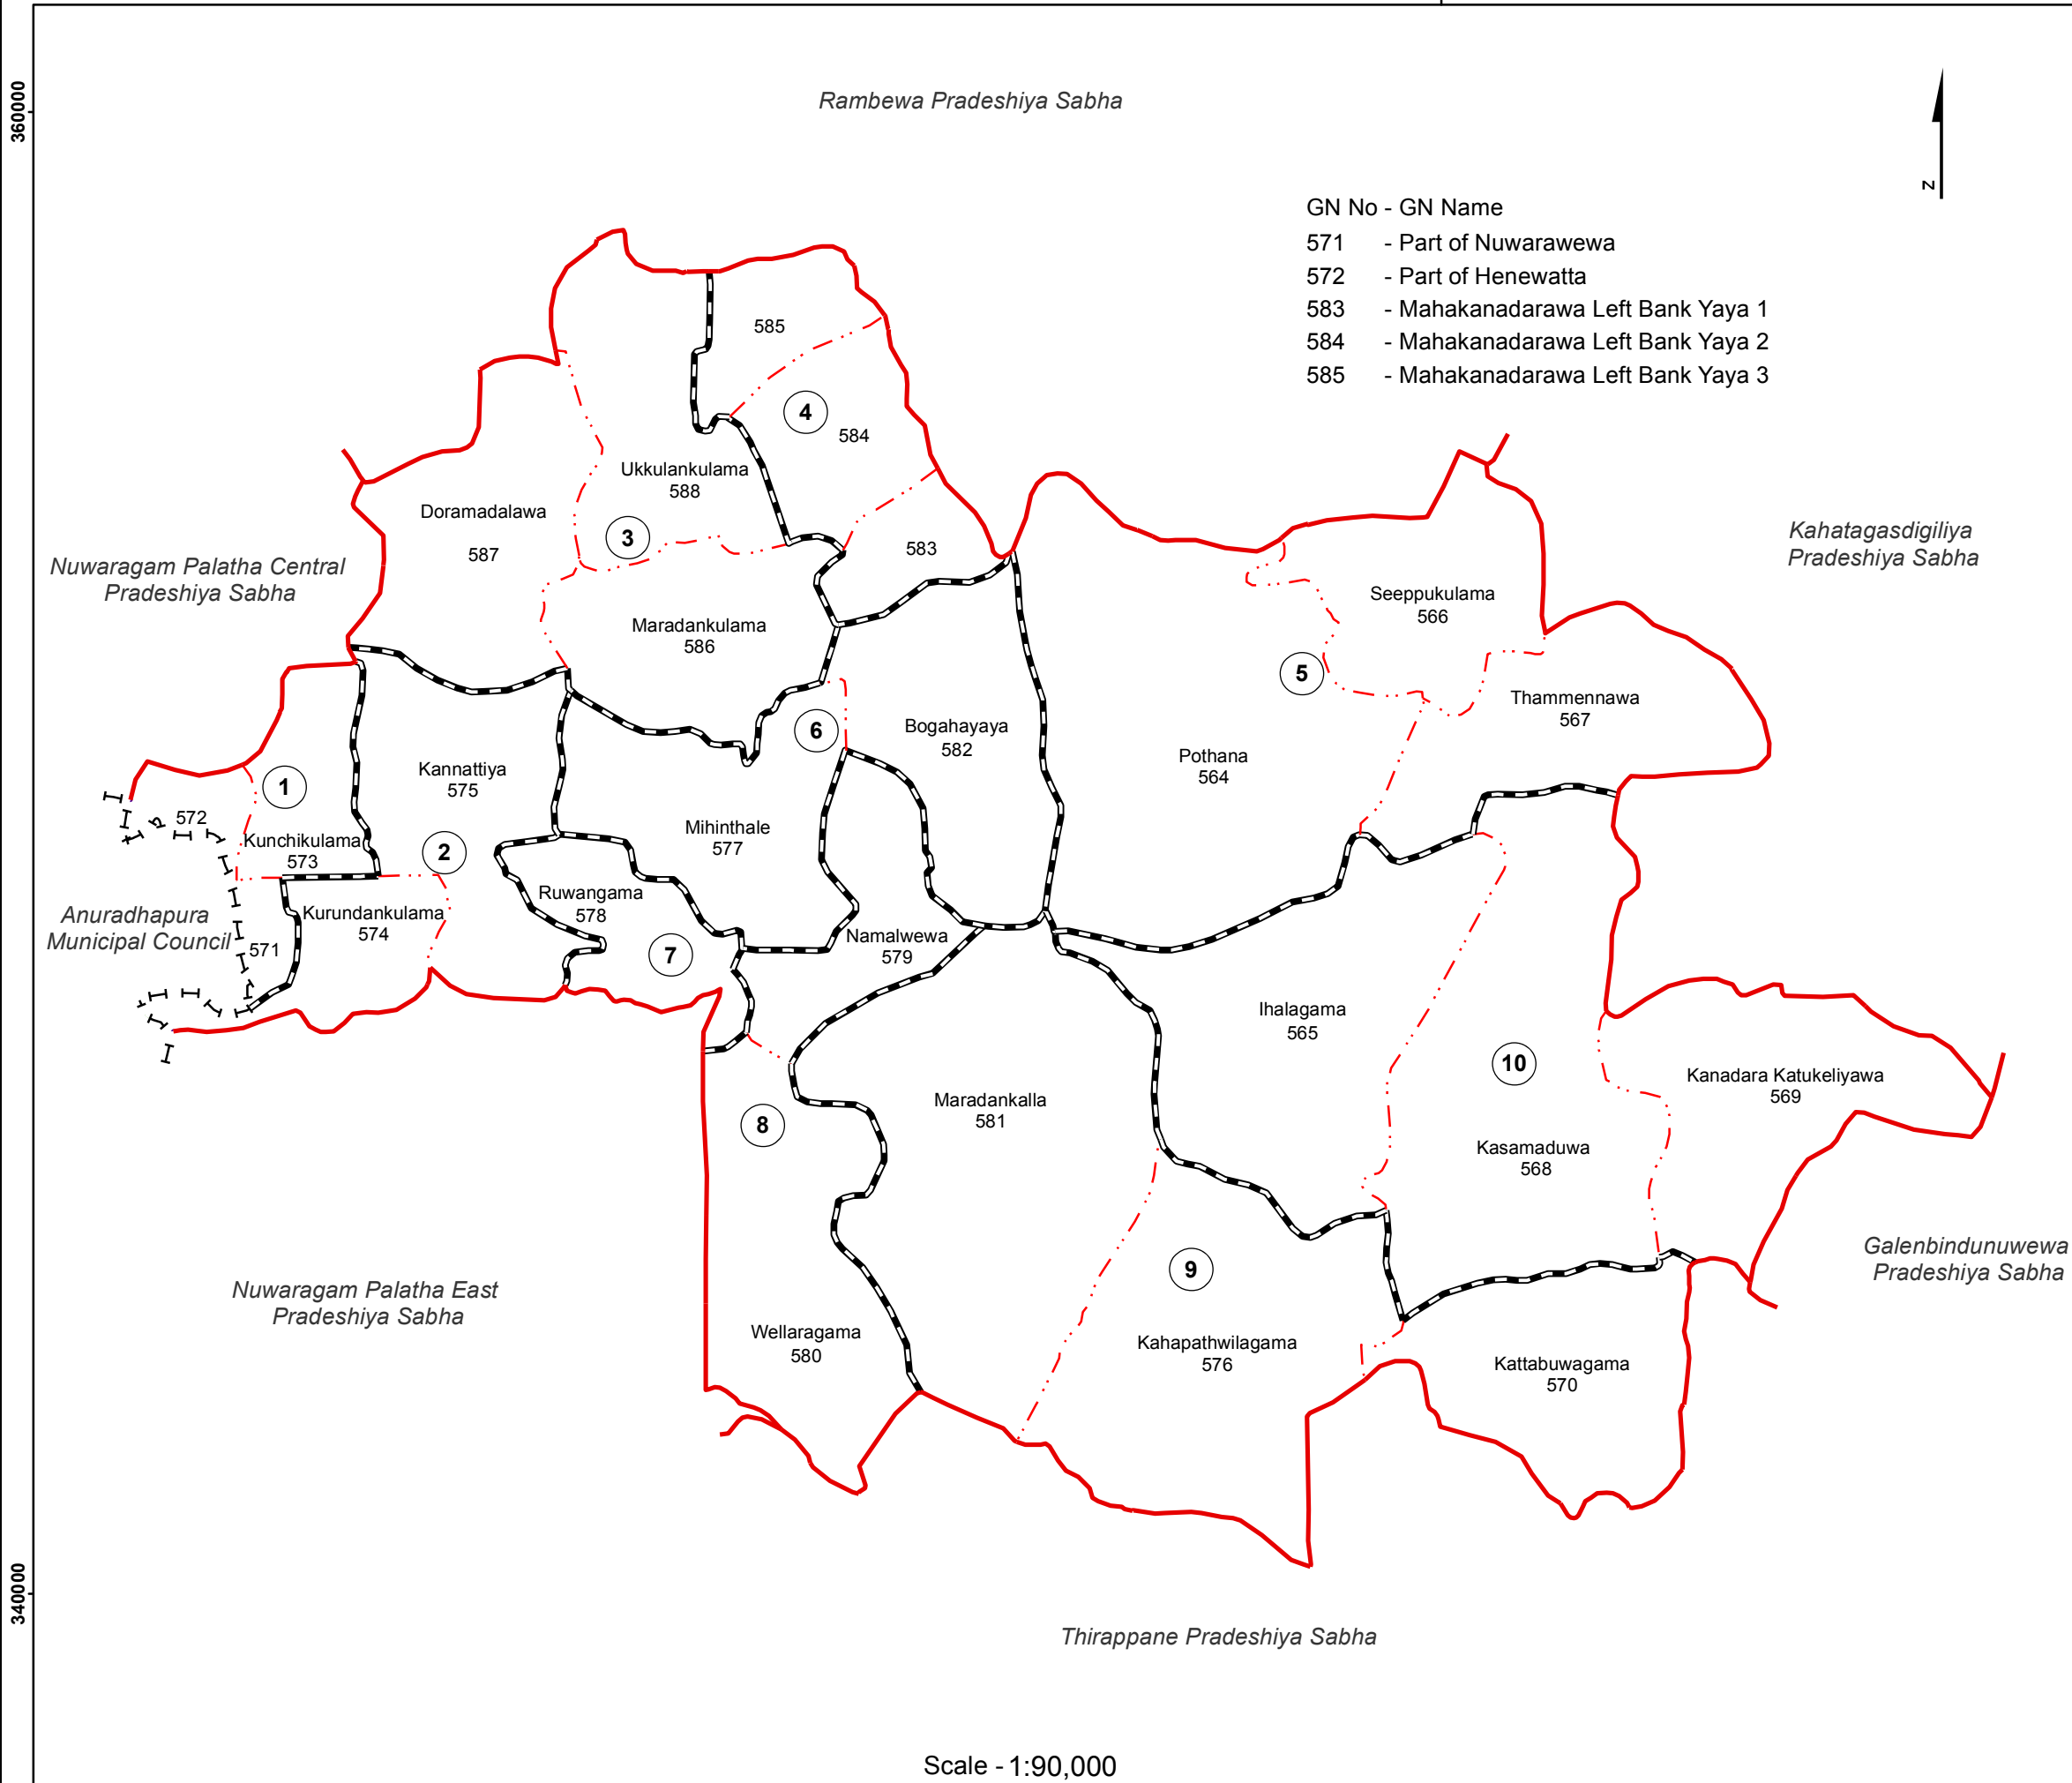

Ward Map of Mihinthale Pradeshiya Sabha - Anuradhapura District

Ref. No : NDC / 20 / 16

- GN No - GN Name
- 571 - Part of Nuwarawewa
 - 572 - Part of Henewatta
 - 583 - Mahakanadarawa Left Bank Yaya 1
 - 584 - Mahakanadarawa Left Bank Yaya 2
 - 585 - Mahakanadarawa Left Bank Yaya 3

| Mihinthale Pradeshiya Sabha | |
|-----------------------------|--------------------------|
| Ward No | Ward Name |
| 1 | Kunchikulama |
| 2 | Kurundankulama |
| 3 | Doramadalawa |
| 4 | Mahakanadarawa Left Bank |
| 5 | Seepukulama |
| 6 | Mihinthale |
| 7 | Ruwangama |
| 8 | Namalwewa |
| 9 | Maradankalla |
| 10 | Kasamaduwa |

| Legend | |
|--------|---------------------------|
| | Province Boundary |
| | District Boundary |
| | DS Boundary |
| | GN Boundary |
| | Polling Division Boundary |
| | PS Boundary |
| | MC / UC Boundary |
| | Ward Boundary |
| | Multi Member Ward |

 Prepared by Survey Department of Sri Lanka
 Data Source:
 National Delimitation Committee for Local Authorities - 2013
 Ministry of Local Government and Provincial Councils

Scale - 1:90,000

180000