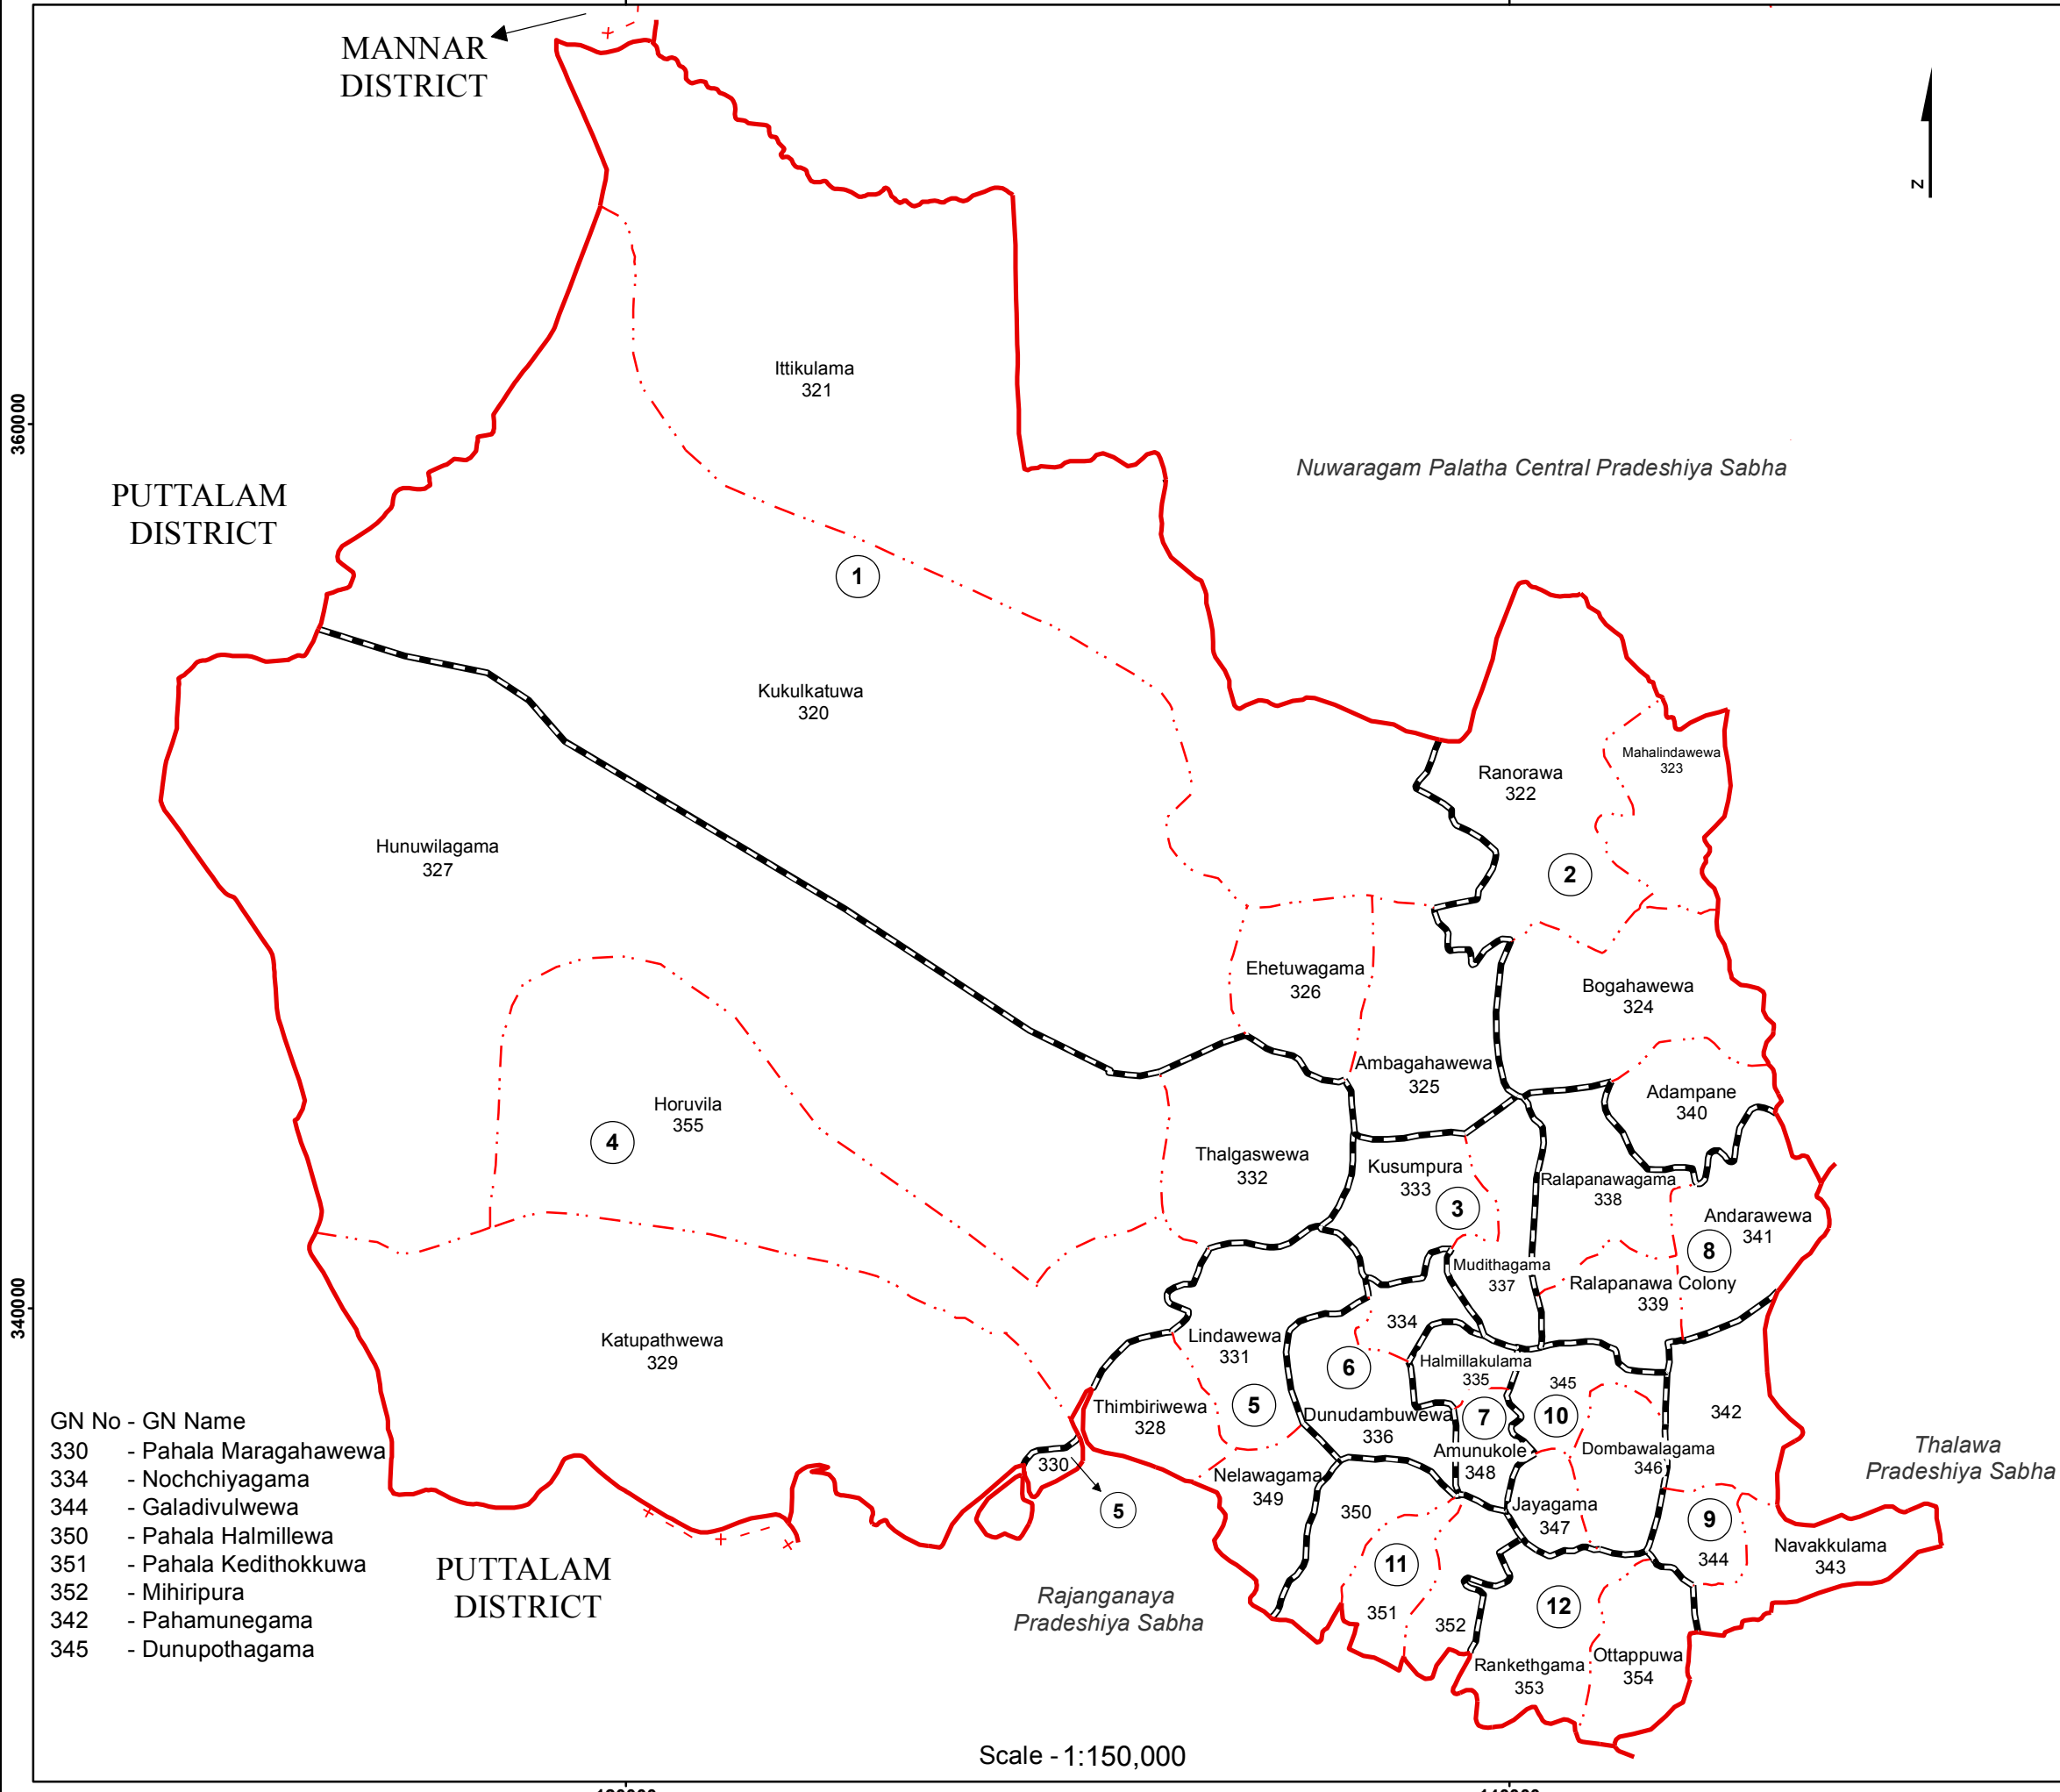

Ward Map of Nochchiyagama Pradeshiya Sabha - Anuradhapura District

Ref. No : NDC / 20 / 12

Nochchiyagama Pradeshiya Sabha

Nochchiyagama Pradeshiya Sabha

Ward No	Ward Name
1	Ehetuwagama
2	Bogahawewa
3	Mudithagama
4	Horuvila
5	Lindawewa
6	Nochchiyagama
7	Halmillakulama
8	Ralapanawa
9	Galadivulwewa
10	Dombawalagama
11	Pahala Halmillewa
12	Ottappuwa

Legend

- + - - - + Province Boundary
- . + . . + District Boundary
- . . . - DS Boundary
- . . . - GN Boundary
- - - - - Polling Division Boundary
- - - - - PS Boundary
- MC / UC Boundary
- Ward Boundary
- Multi Member Ward

Prepared by Survey Department of Sri Lanka

Data Source:
National Delimitation Committee for Local Authorities - 2013 / 2016
Ministry of Local Government and Provincial Councils

- GN No - GN Name
- 330 - Pahala Maragahawewa
 - 334 - Nochchiyagama
 - 344 - Galadivulwewa
 - 350 - Pahala Halmillewa
 - 351 - Pahala Kedithokkuwa
 - 352 - Mihiripura
 - 342 - Pahamunegama
 - 345 - Dunupothagama

Scale - 1:150,000

120000

140000

360000

340000

PUTTALAM DISTRICT

MANNAR DISTRICT

PUTTALAM DISTRICT