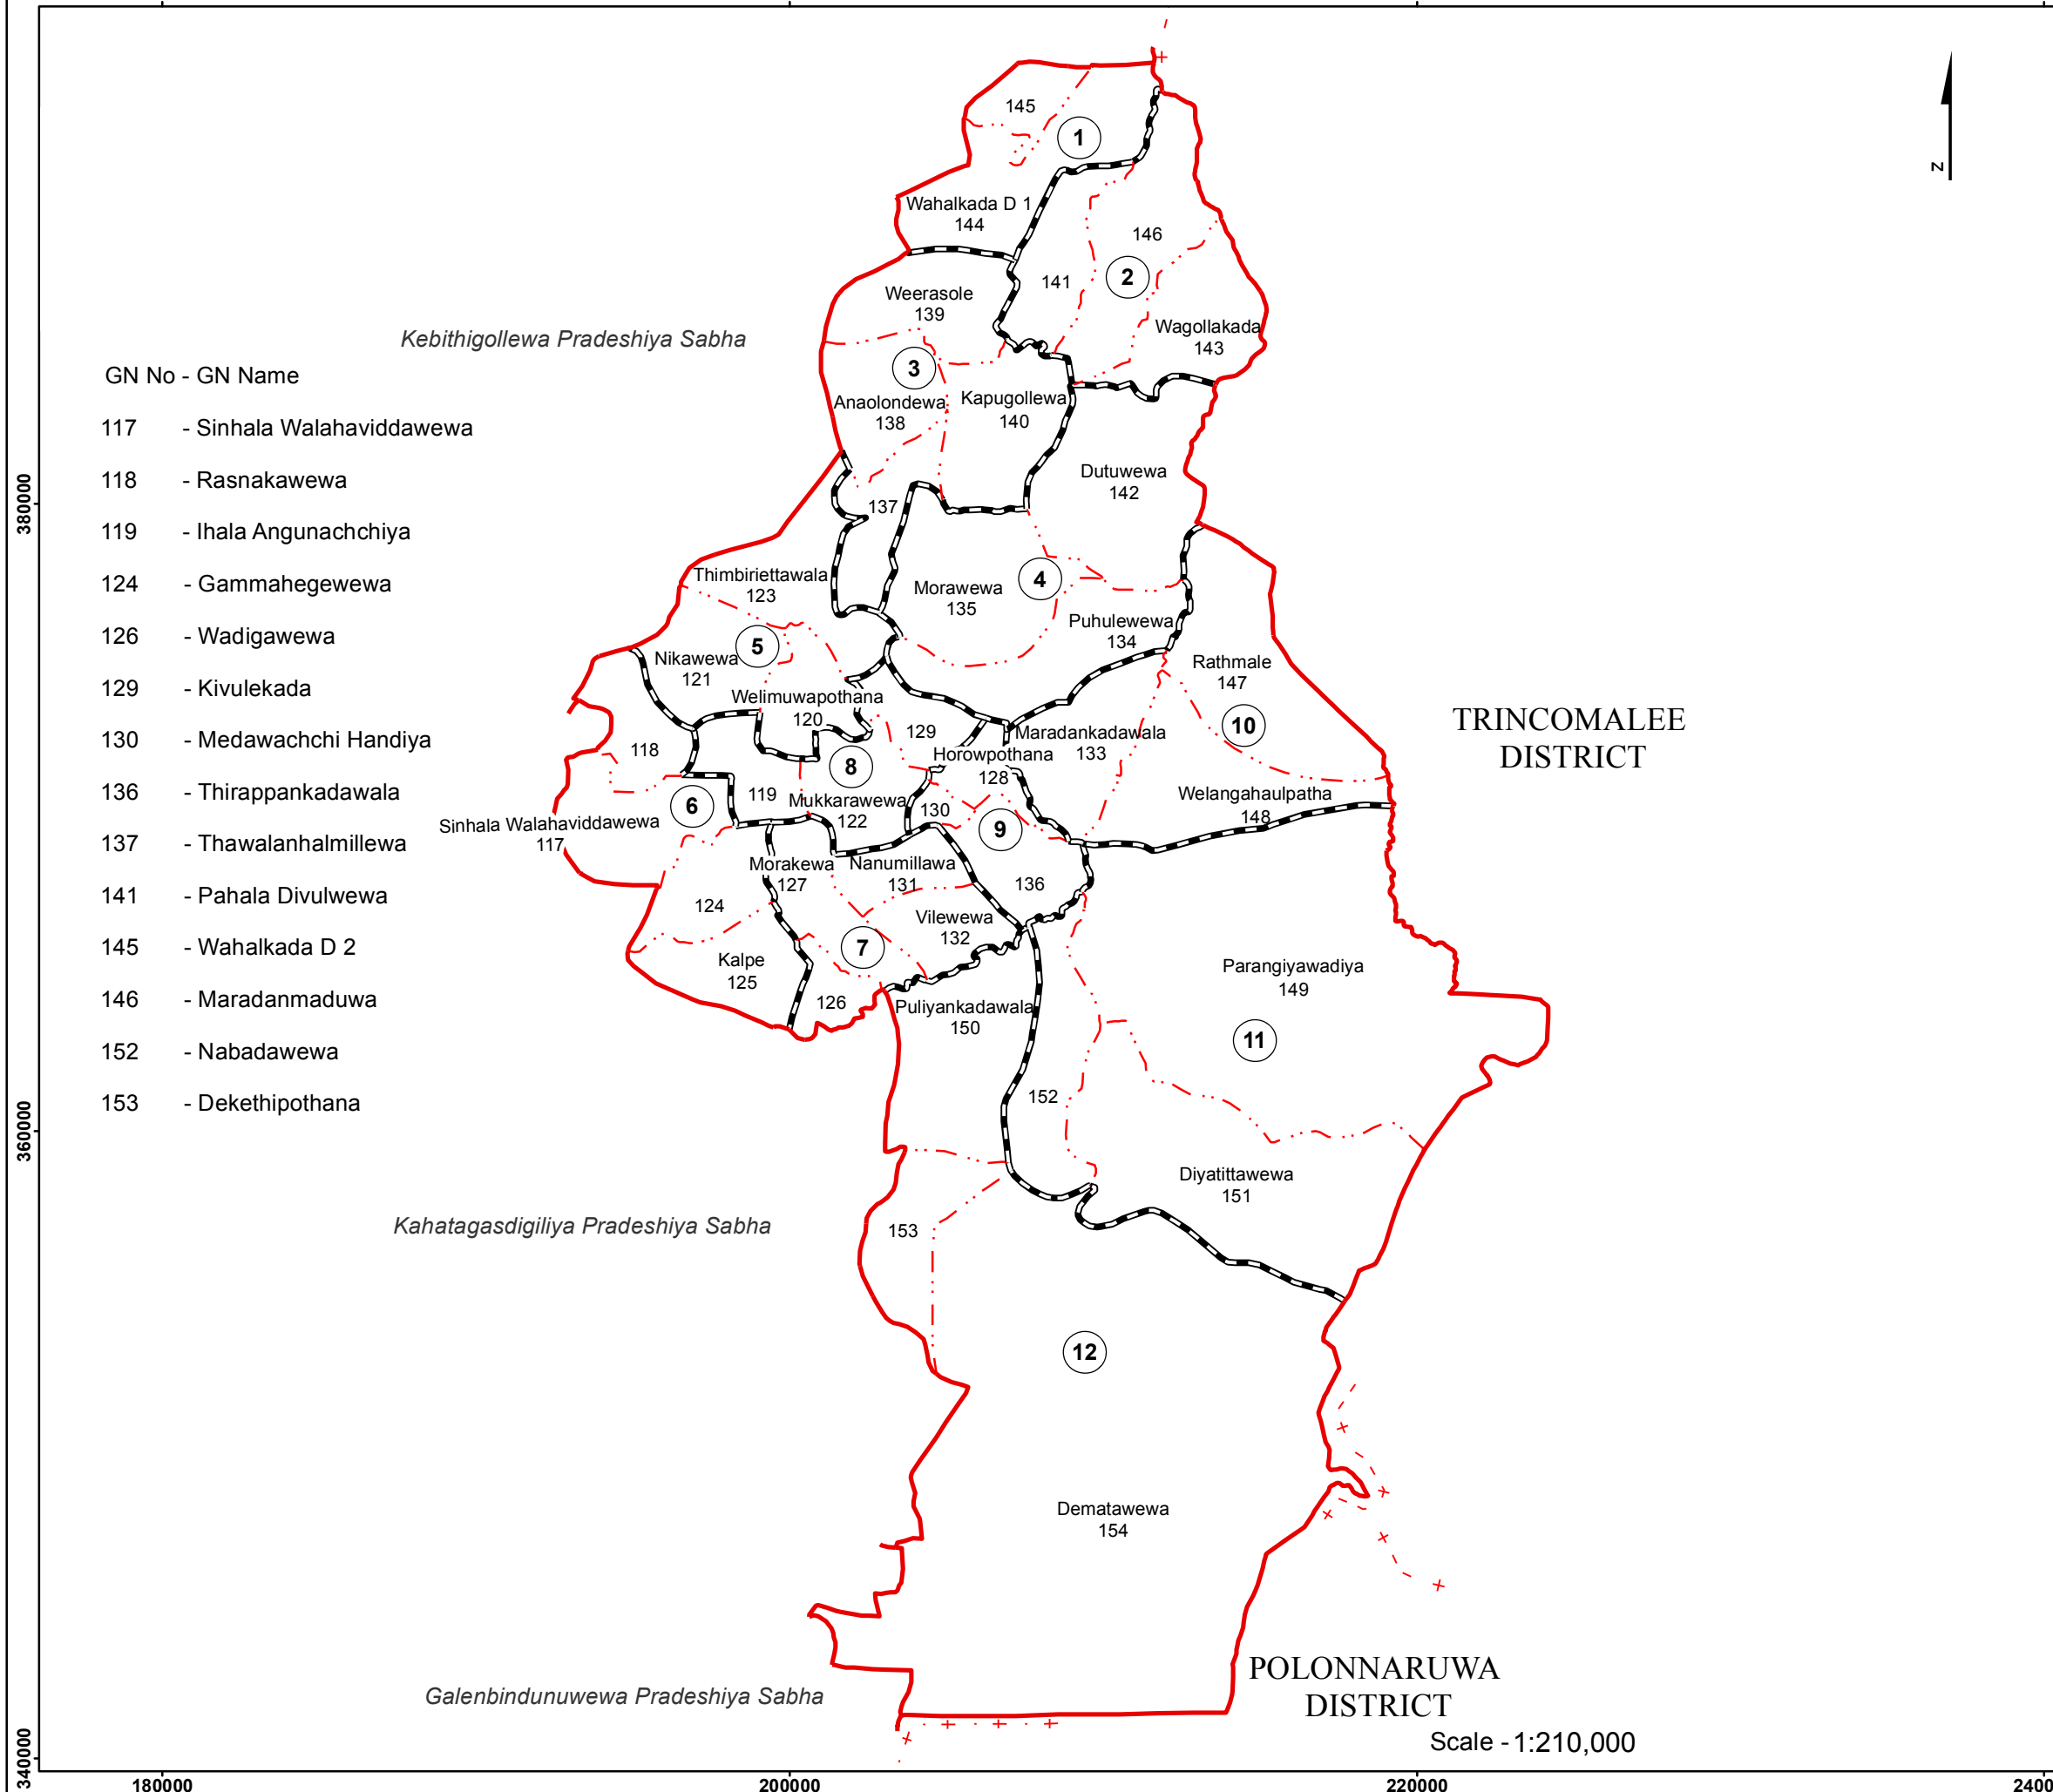

# Ward Map of Horowpothana Pradeshiya Sabha - Anuradhapura District

Ref. No : NDC / 20 / 07

Horowpothana Pradeshiya Sabha

Horowpothana Pradeshiya Sabha

Ward No	Ward Name
1	Wahalkada South
2	Maradanmaduwa
3	Kapugollewa
4	Dutuwewa
5	Nikawewa
6	Sinhala Walahaviddawewa
7	Morakewa
8	Mukkarawewa
9	Horowpothana
10	Maradankadawala
11	Parangiyawadiya
12	Dekethipothana

### Legend

- Province Boundary
- District Boundary
- DS Boundary
- GN Boundary
- Polling Division Boundary
- PS Boundary
- MC / UC Boundary
- Ward Boundary
- Multi Member Wards

Prepared by Survey Department of Sri Lanka  
September 2013

Data Source:  
National Delimitation Committee  
Ministry of Local Government and Provincial Councils

POLONNARUWA  
DISTRICT

Scale - 1:210,000

180000 200000 220000 240000  
340000 360000 380000