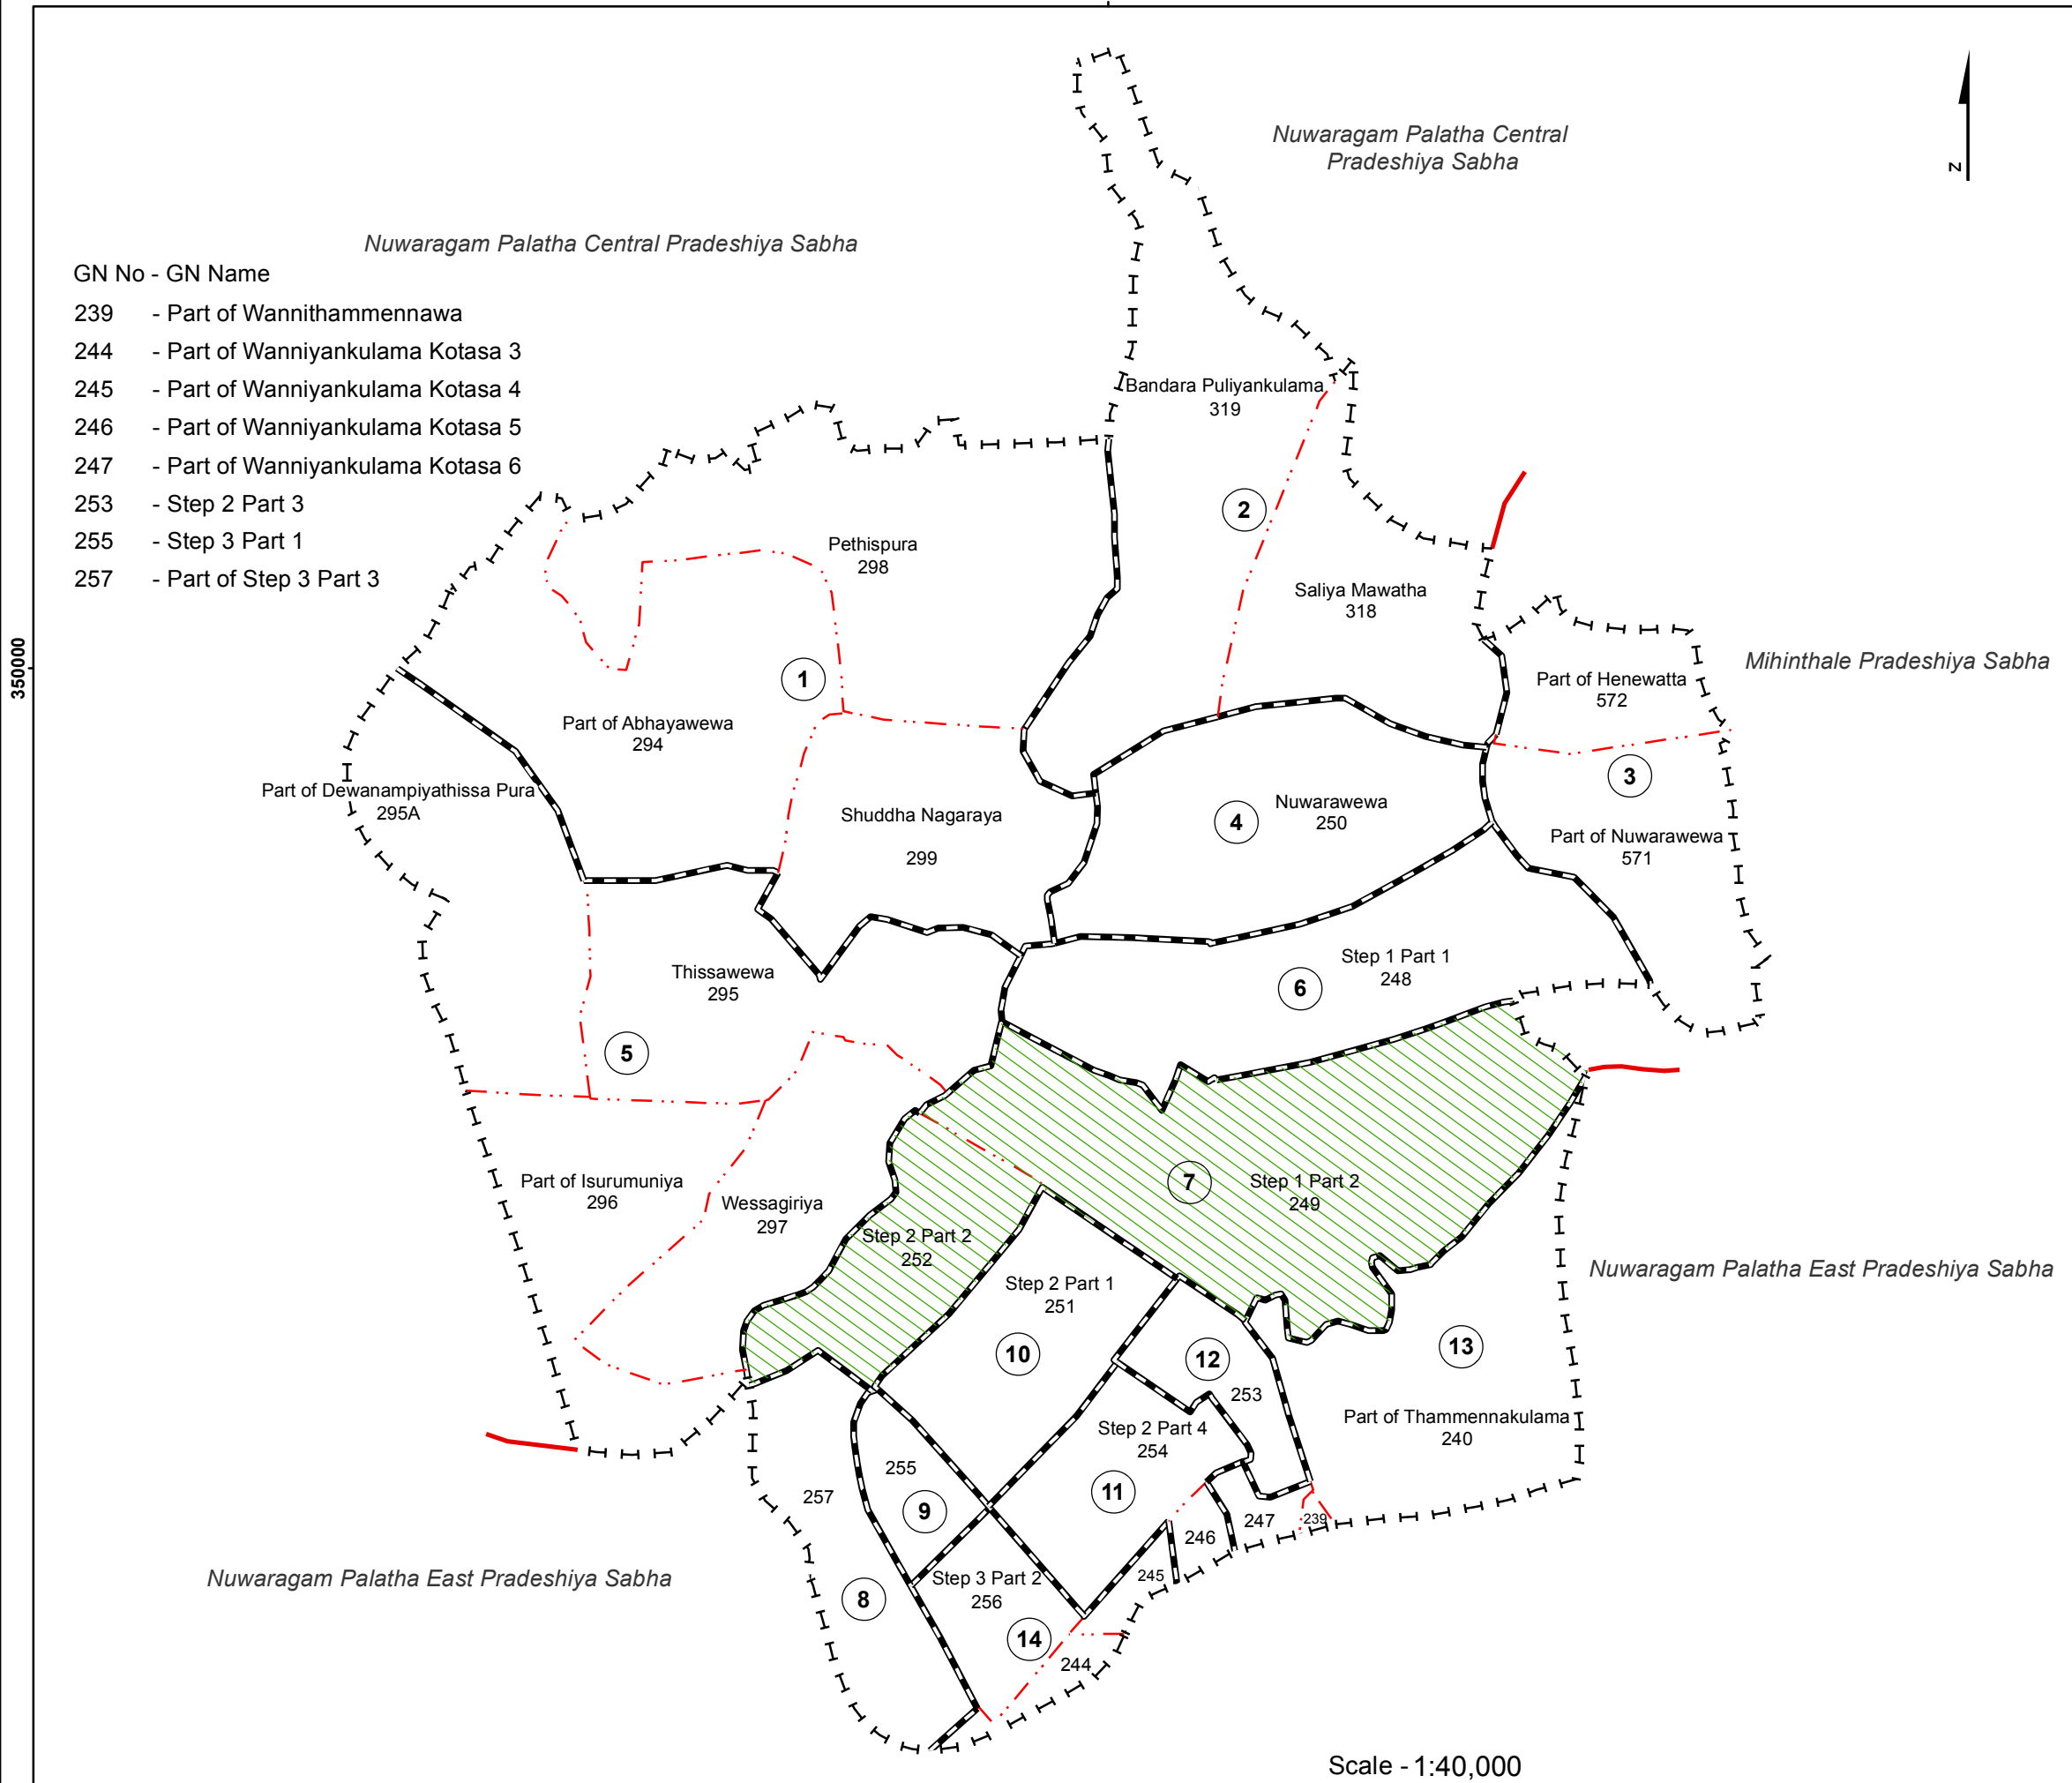

## Anuradhapura Municipal Council

Ward No	Ward Name
1	Pethispura
2	Saliya Mawatha
3	Henewatta
4	Nuwarawewa
5	Isurumuniya
6	Abhaya Pedesa
7	Jayanthi Pedesa
8	Pubudupura
9	Mahanama Uyana
10	Kumbichchankulama
11	Samanpura
12	Buddagaya Pedesa
13	Thammennakulama
14	Sirimewan Uyana

### Legend

- + - - + Province Boundary
- + . . + District Boundary
- . . - DS Boundary
- . . - GN Boundary
- - - - Polling Division Boundary
- - - - PS Boundary
- MC / UC Boundary
- Ward Boundary
- Multi Member Ward

Prepared by Survey Department of Sri Lanka

Data Source:  
National Delimitation Committee for Local Authorities - 2013  
Ministry of Local Government and Provincial Councils

- GN No - GN Name
- 239 - Part of Wannithammennawa
  - 244 - Part of Wanniyankulama Kotasa 3
  - 245 - Part of Wanniyankulama Kotasa 4
  - 246 - Part of Wanniyankulama Kotasa 5
  - 247 - Part of Wanniyankulama Kotasa 6
  - 253 - Step 2 Part 3
  - 255 - Step 3 Part 1
  - 257 - Part of Step 3 Part 3

350000

160000

Scale - 1:40,000